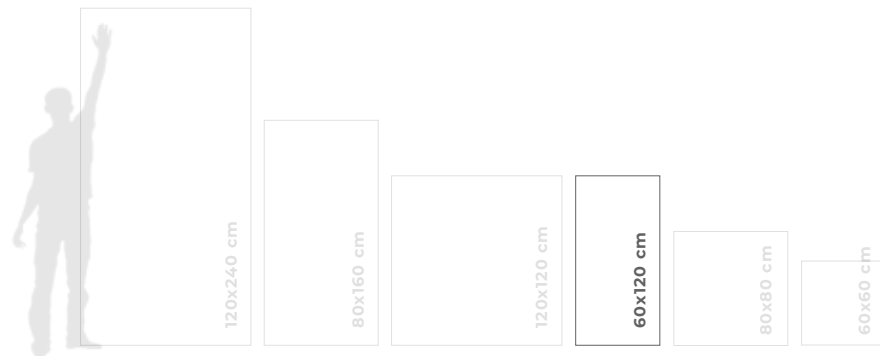

stone.

Ankorstone

60x120 sizes

Polished / Anti slip finishes

9 mm thickness

3 colors

White.

Beige.

Dove.

9 mm

60x120 cm pulido 5 faces **MG60**
24"x47" polished

60x120 cm mate R11/C3 5 faces **MG50**
24"x47" R11/C3 matt

EMBALAJE / PACKING

MODELO MODEL	PESO CAJA WEIGHT BOX	PIEZAS CAJA PIECES BOX	METROS CAJA SQM BOX	METROS PALET SQM PALLET	PESO PALET WEIGHT PALLET	CAJAS PALET BOXES PALLET
60x120	29	2	1,44	46,08	940	32