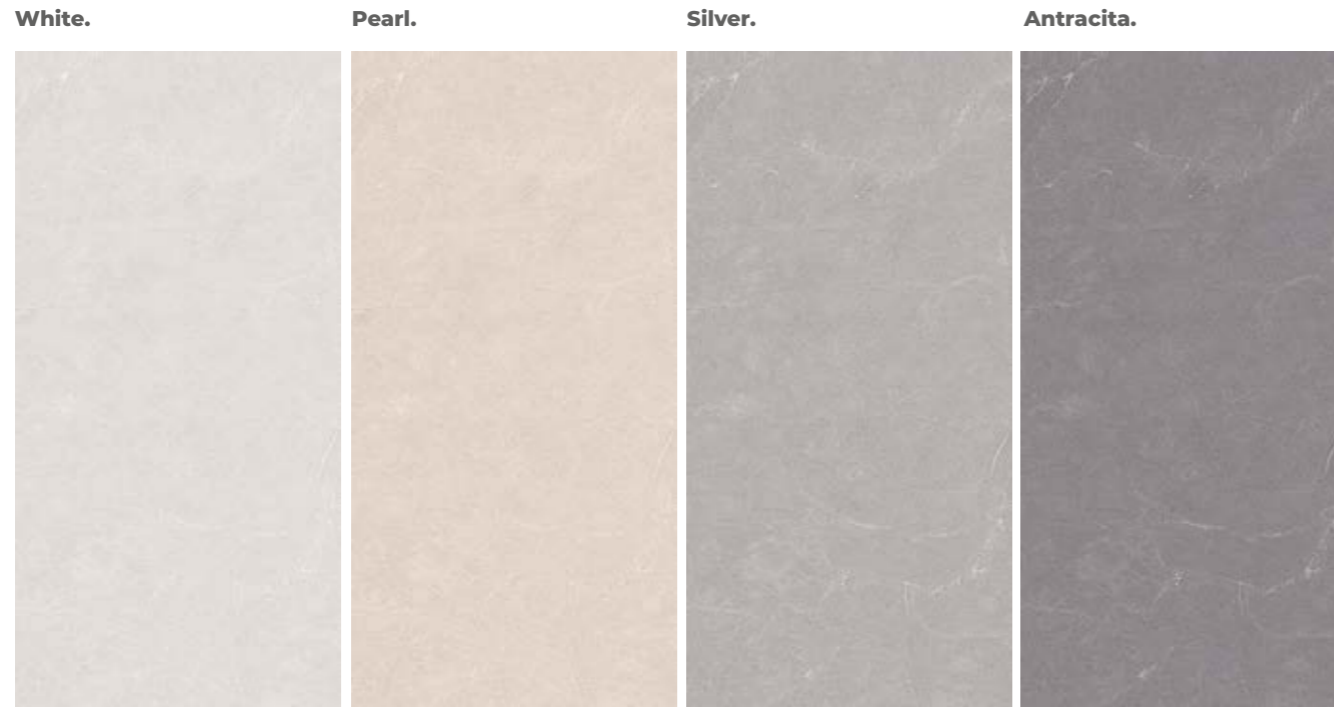

ce ment.

Kone

60x120 / 60x90 /
60x60 sizes

Matt / Anti slip finishes

9 mm / 20 mm thickness

4 colors

9 mm

60x60 cm 24"x24"	mate matt	9 faces	MG45
60x120 cm 24"x47"	mate matt	9 faces	MG70
60x120 cm 24"x47"	mate R11/C3 R11/C3 matt	9 faces	MG65