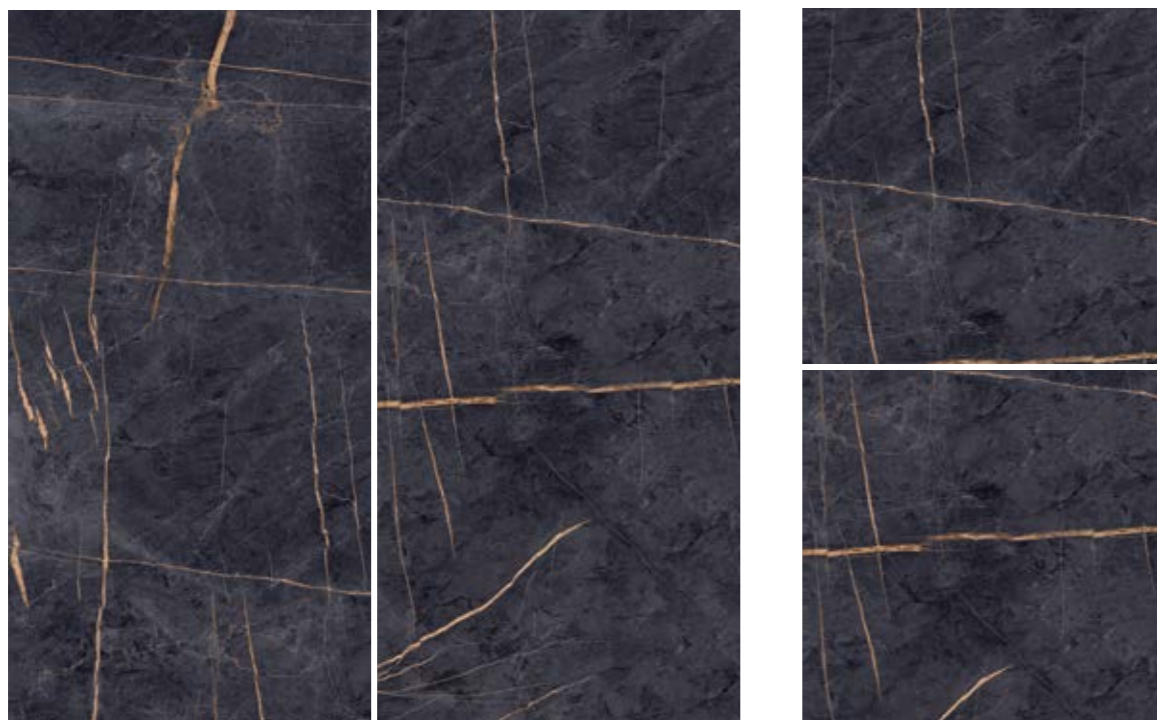

mar ble.

**Piamonte
Negro**

120x240 / 120x120 /
80x160 / 60x120 sizes
Lux Polished finishes
9 mm thickness

Piamonte Negro

9 mm

60x120 cm 24"x47"	pulido lux lux polished	8 faces	MG21
80x160 cm 31"x64"	pulido lux lux polished	6 faces	MG90
120x120 cm 47"x47"	pulido lux lux polished	8 faces	MG83
120x240 cm 47"x96"	pulido lux lux polished	4 faces	MG81