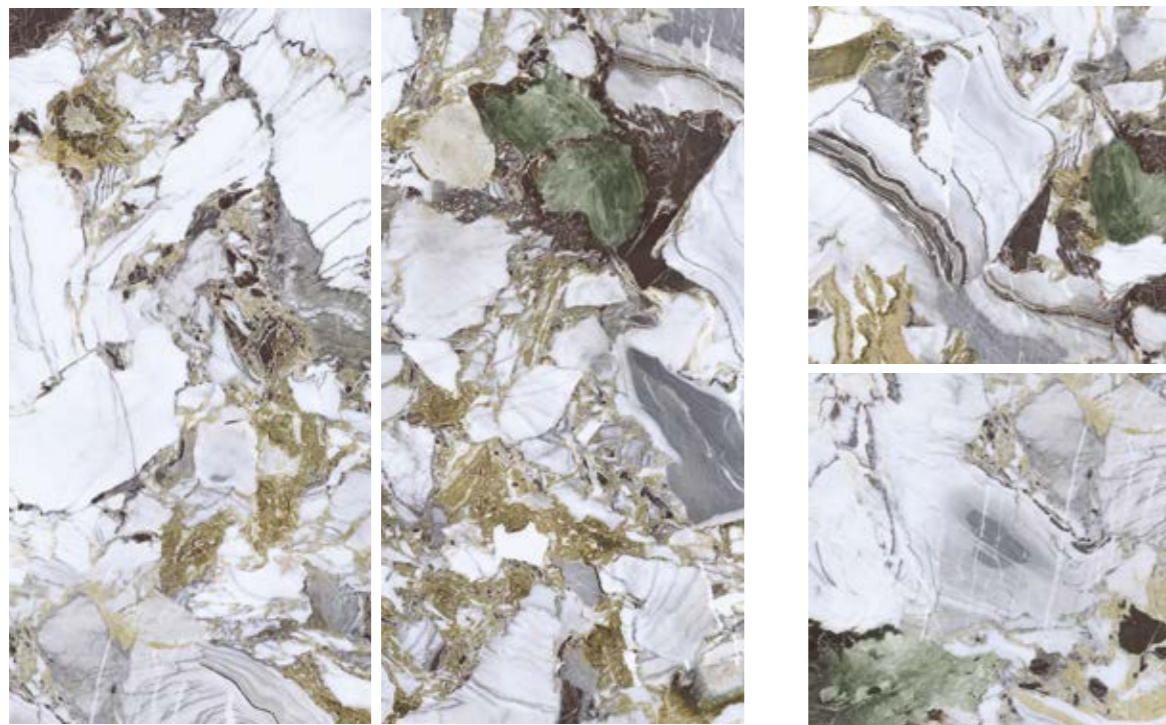

# marble.

Paris

120x240 / 120x120 /

80x160 sizes

Lux Polished finishes

9 mm thickness

9 mm

**80x160 cm** pulido lux 5 faces **MG90**  
31"x64" lux polished