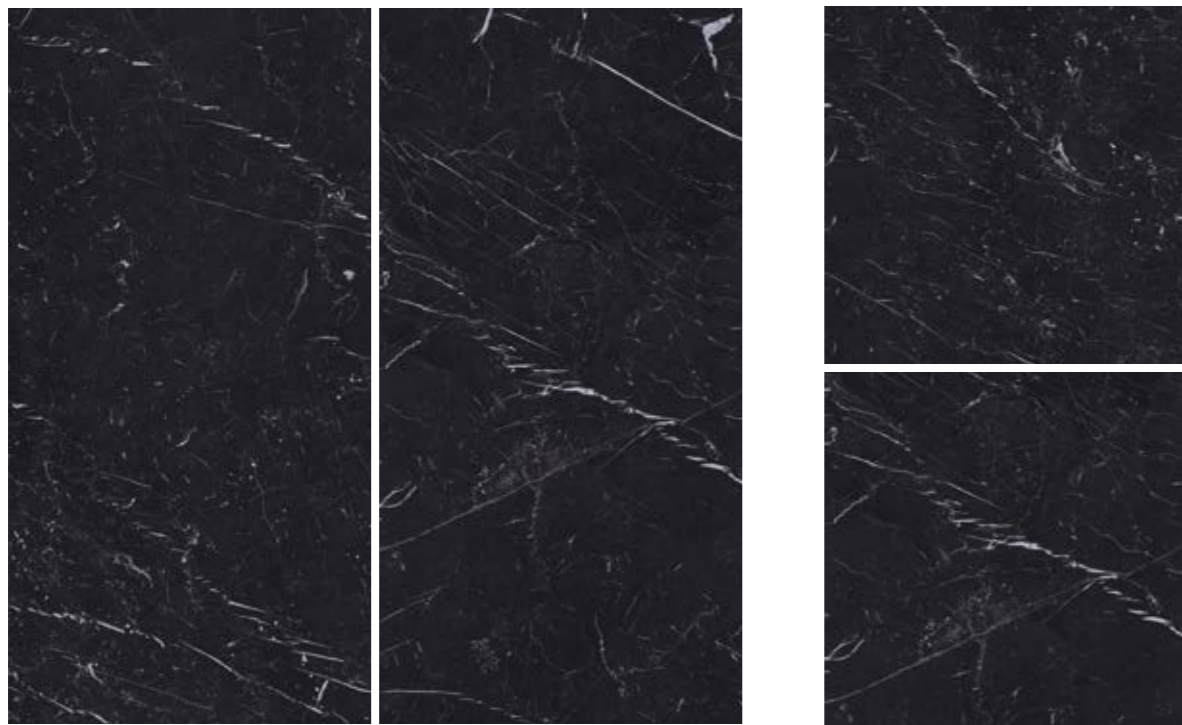

marble.

**Lucca
Nero**

120x240 / 120x120 /
80x160 / 60x120 sizes
Lux Polished finishes
9 mm thickness

9 mm

60x120 cm pulido lux 10 faces **MG21**
24"x47" lux polished

80x160 cm pulido lux 10 faces **MG90**
31"x64" lux polished