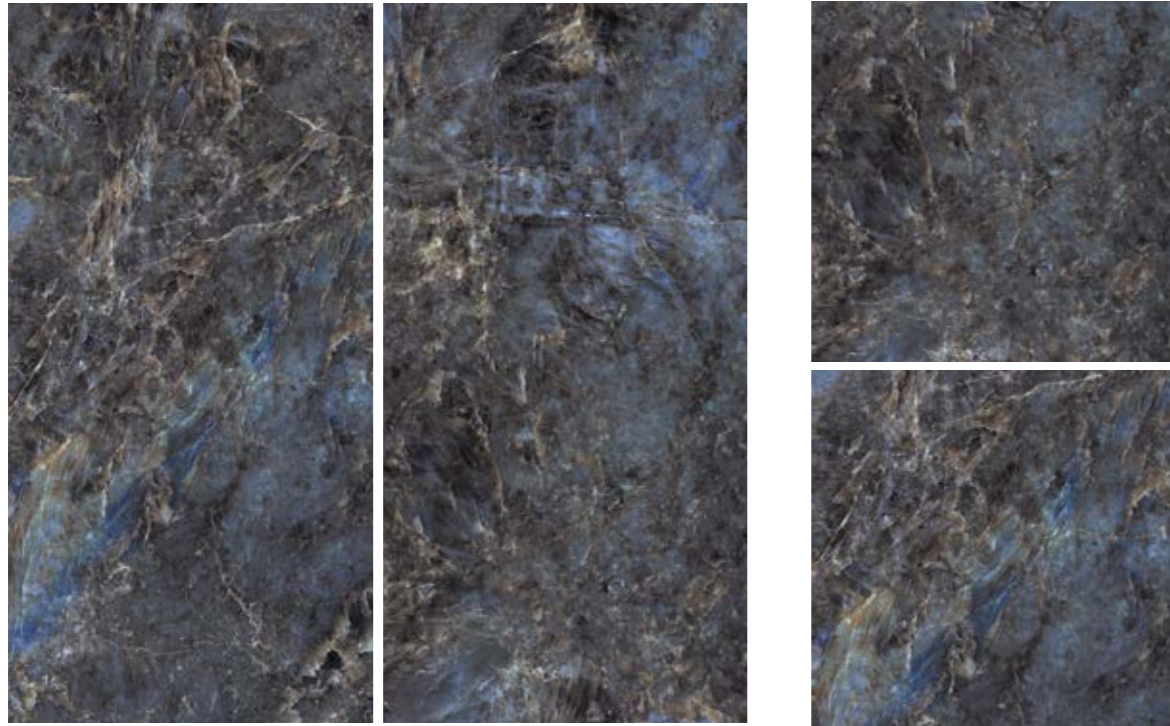

marble.

Kingstone

120x240 / 120x120 /
80x160 / 60x120 sizes
Lux Polished finishes
9 mm thickness

9 mm

60x120 cm 24"x47"	pulido lux lux polished	5 faces	MG21
80x160 cm 31"x64"	pulido lux lux polished	5 faces	MG90
120x120 cm 47"x47"	pulido lux lux polished	6 faces	MG75
120x240 cm 47"x96"	pulido lux lux polished	3 faces	MG81