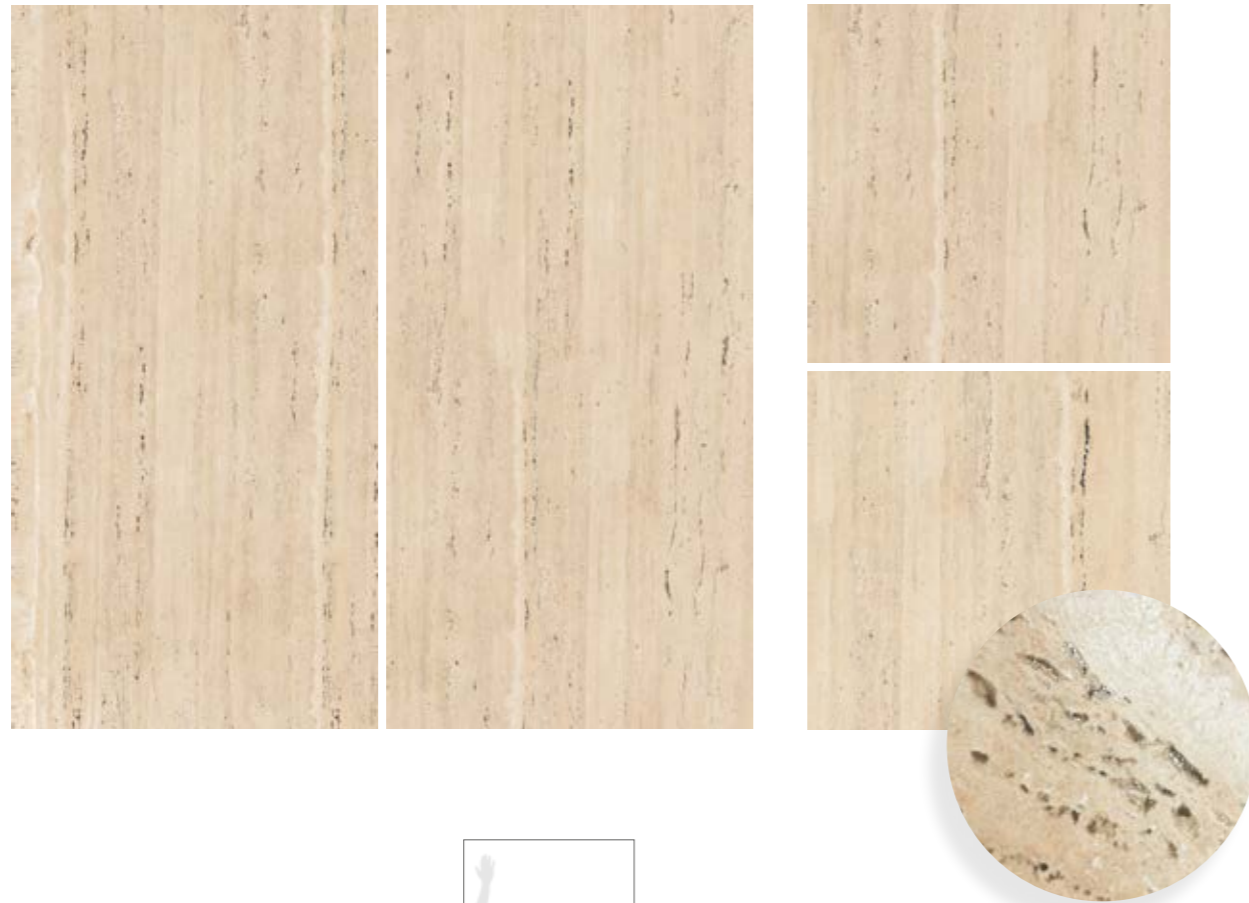

marble.

**Coliseo
Natural**

120x240 / 120x120 /
80x160 sizes

Rocker Matt finishes

9 mm thickness

Coliseo Natural

mar
ble.
Coliseo
Natural

9 mm