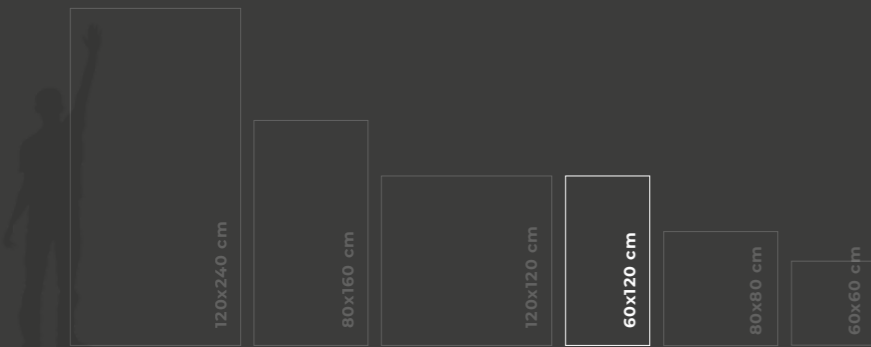

marble.

Cies

60x120 sizes

Rocker Matt finishes

9 mm thickness

9 mm

60x120 cm mate rocker 4 faces MG50
24"x47" rocker matt

EMBALAJE / PACKING

MODELO MODEL	PESO CAJA WEIGHT BOX	PIEZAS CAJA PIECES BOX	METROS CAJA SQM BOX	METROS PALET SQM PALLET	PESO PALET WEIGHT PALLET	CAJAS PALET BOXES PALLET
60x120	29	2	1,44	46,08	940	32

CONSULTA STOCK /
CHECK STOCK