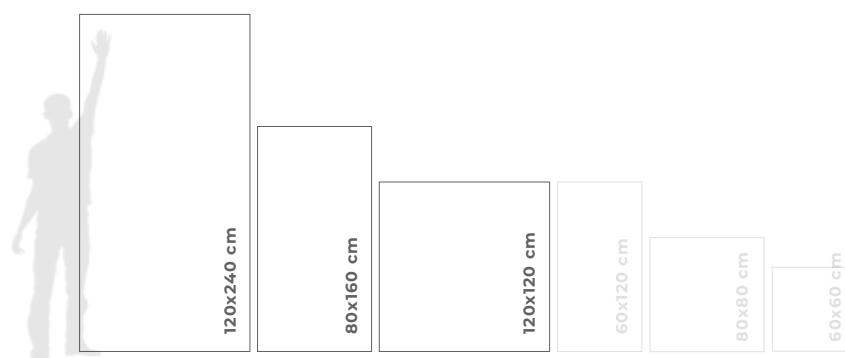

9 mm

80x160 cm pulido lux 5 faces **MG90**
31"x64" lux polished

120x120 cm pulido lux 6 faces **MG75**
47"x47" lux polished

120x240 cm pulido lux 3 faces **MG81**
47"x96" lux polished