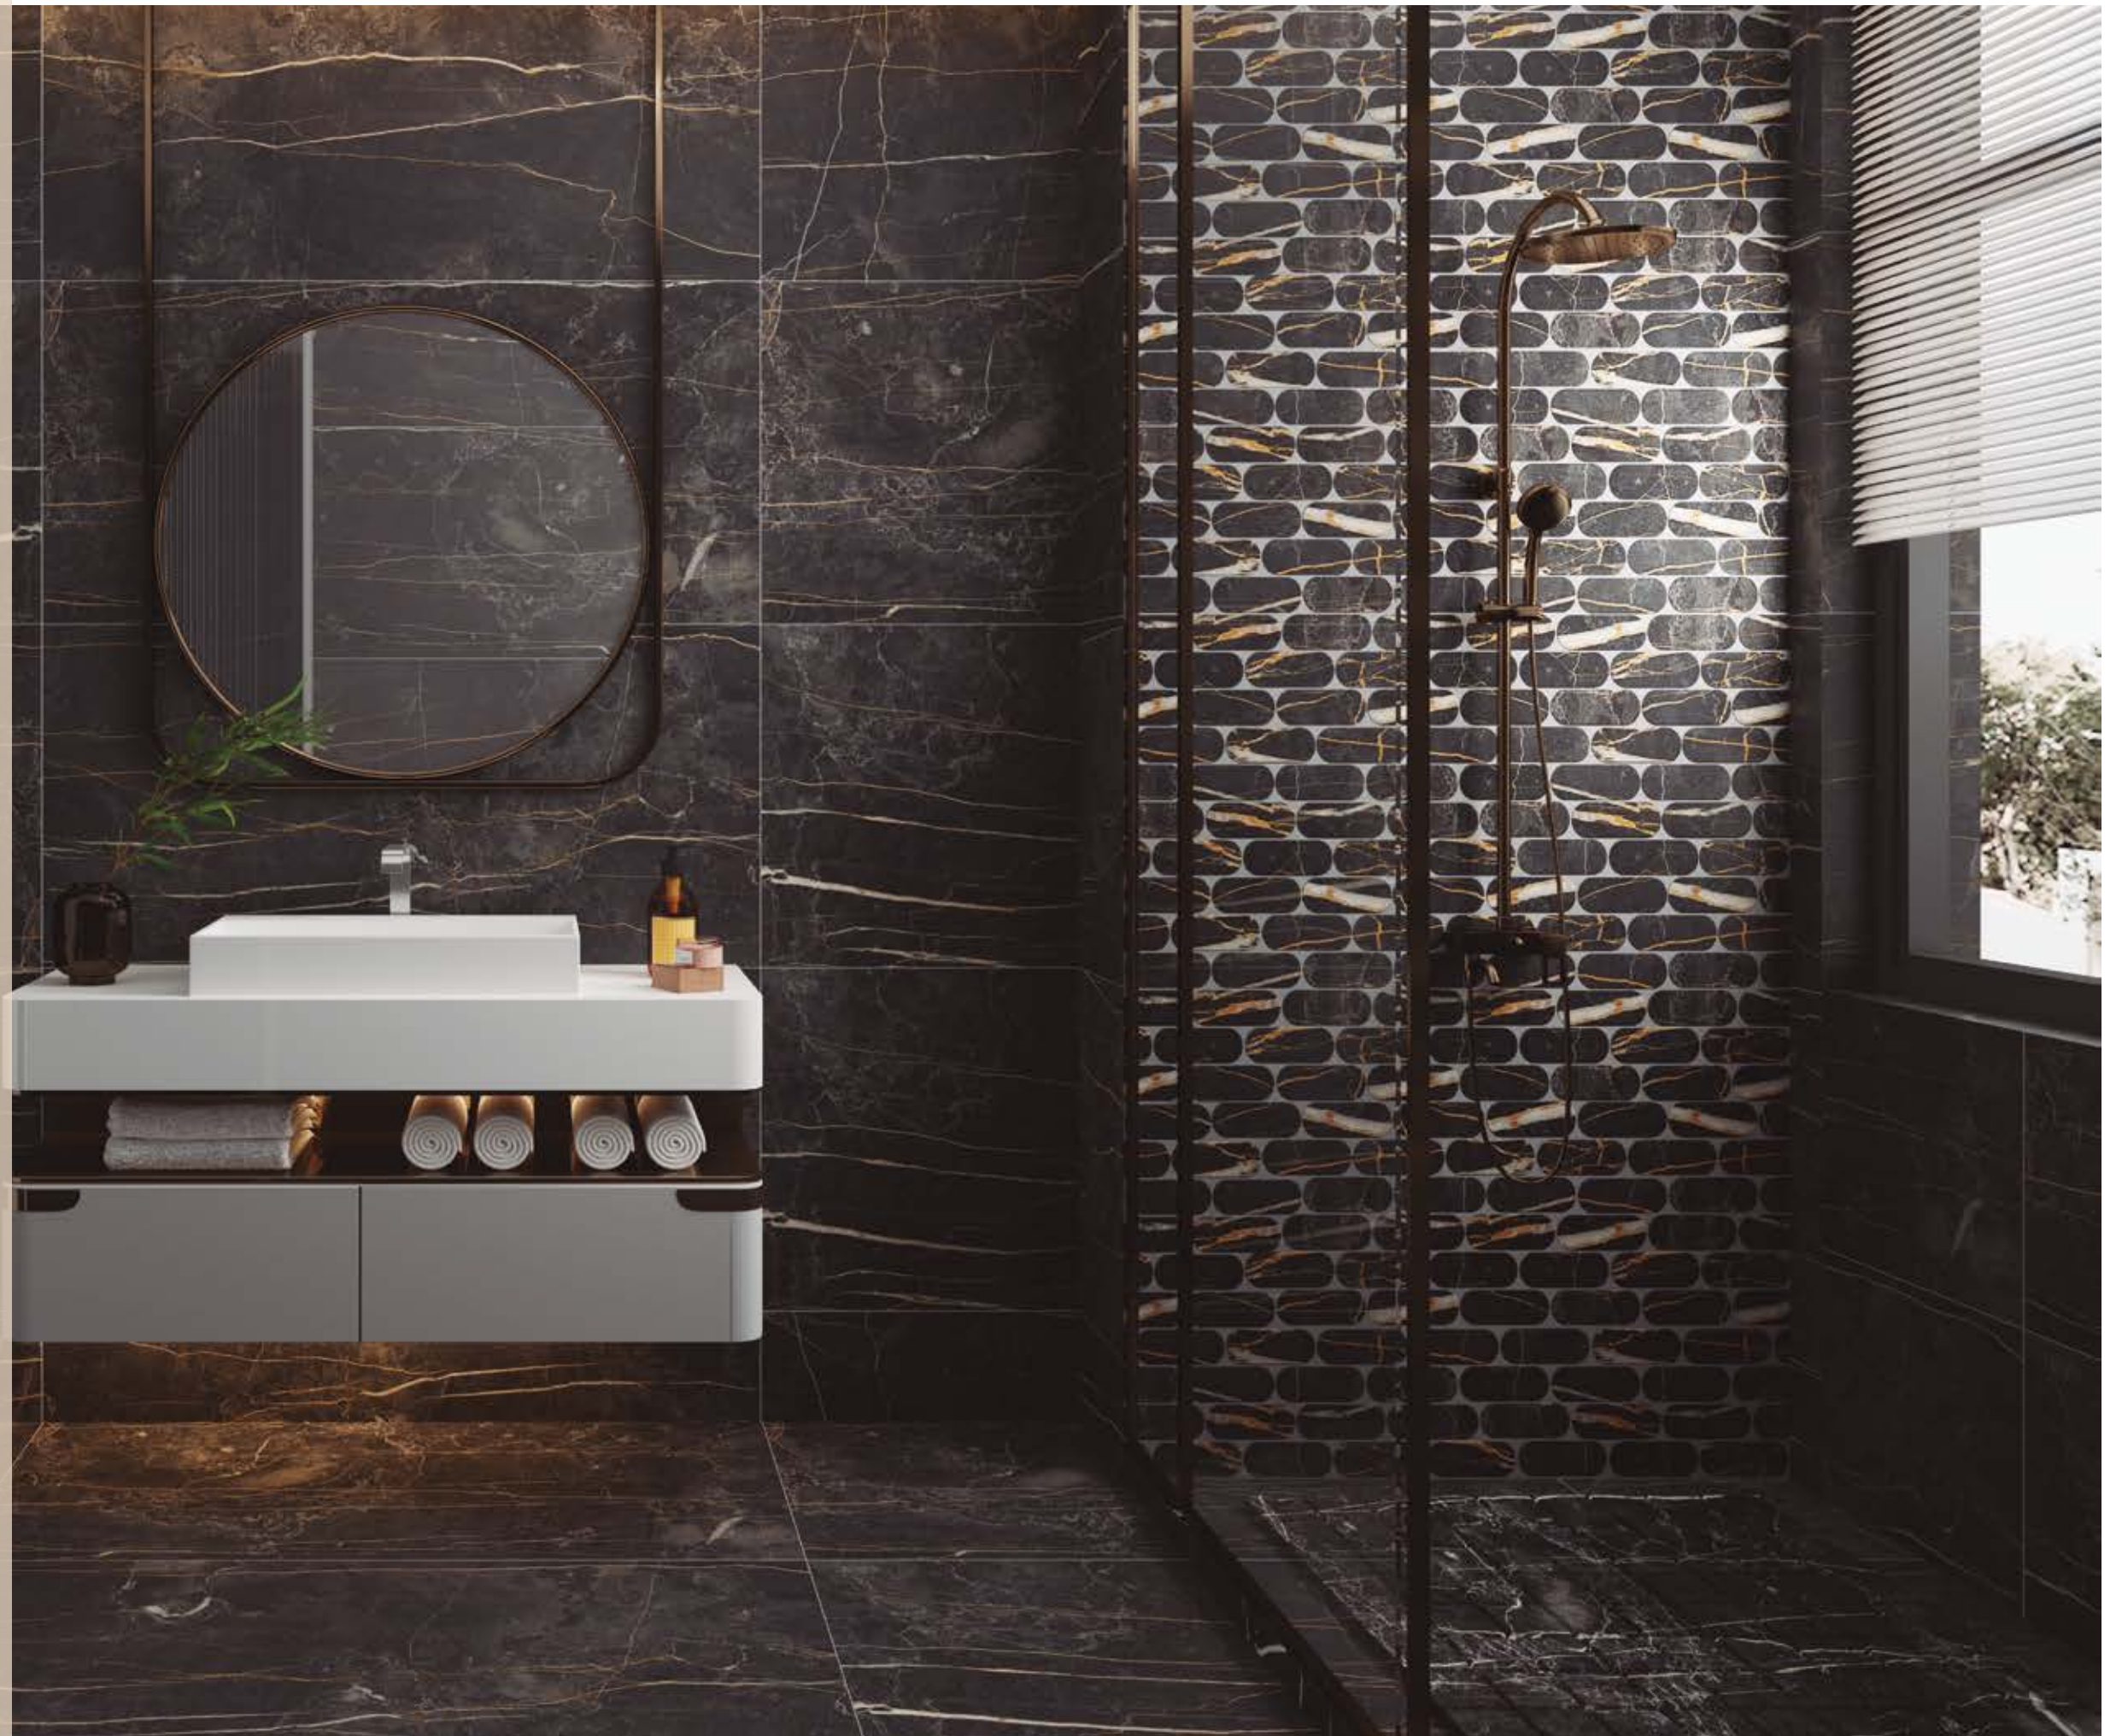

CONSULTA STOCK /
CHECK STOCK

mar ble.

Gala Negro

60x120 sizes

Full Digital finishes

9 mm thickness

MALLA DECORATIVA / MOSAIC PATTERN

9 mm