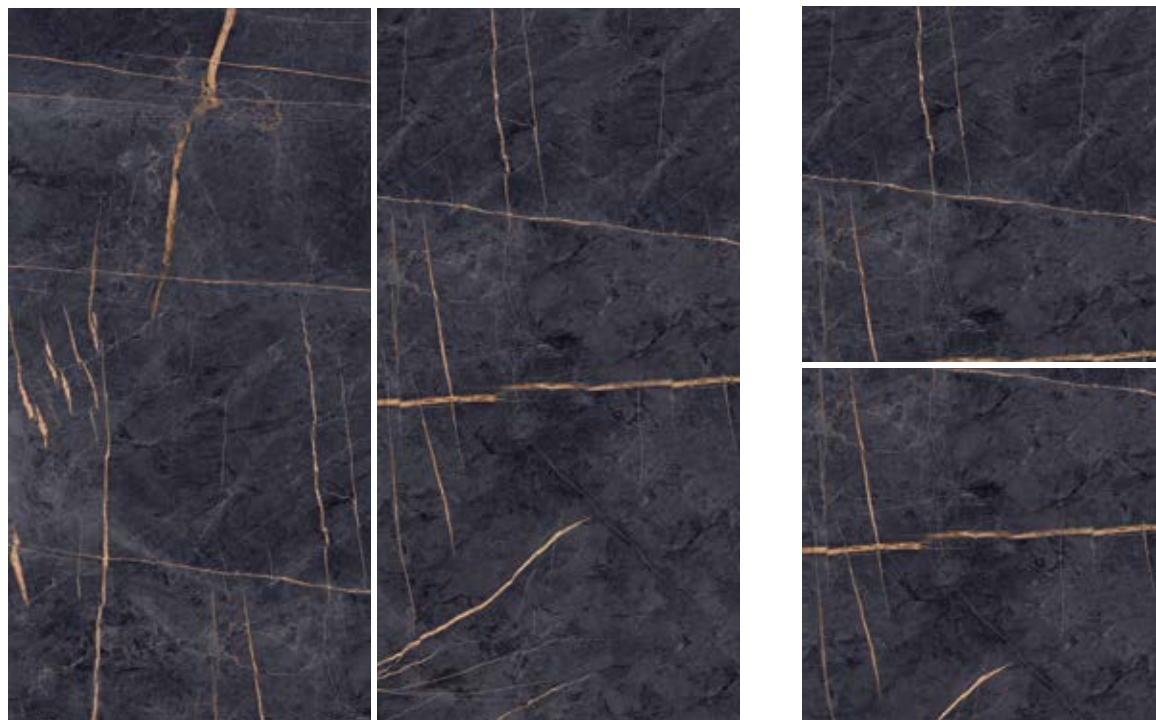

CONSULTA STOCK /
CHECK STOCK

mar ble.

**Piamonte
Negro**

120x240 / 120x120 /
80x160 / 60x120 sizes
Lux Polished finishes
9 mm thickness

Piamonte Negro

9 mm

60x120 cm 24"x47"	pulido lux lux polished	8 faces	MG21
80x160 cm 31"x64"	pulido lux lux polished	6 faces	MG90
120x120 cm 47"x47"	pulido lux lux polished	8 faces	MG83
120x240 cm 47"x96"	pulido lux lux polished	4 faces	MG81