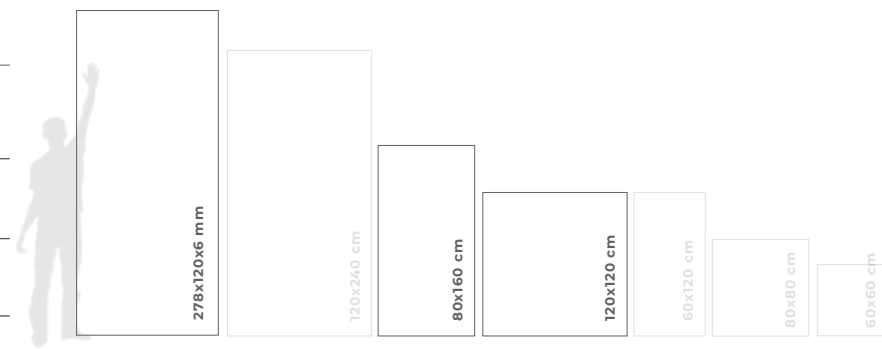

6 mm

120x280 cm pulido lux 3 faces **MG81**
47"x96" lux polished

MALLAS DECORATIVAS / MOSAIC PATTERNS

EMBALAJE / PACKING

MODELO MODEL	PESO CAJA WEIGHT BOX	PIEZAS CAJA PIECES BOX	METROS CAJA SQM BOX	METROS PALET SQM PALLET	PESO PALET WEIGHT PALLET	CAJAS PALET BOXES PALLET
80x160	52,65	2	2,56	71,68	1490	28
80x160	52,65	2	2,56	102,4	2170	40
120x120	58	2	2,88	63,36	1295	22
120x280x6mm	48	1	3,36	33,6	548	10
120x280x6mm	48	1	3,36	84	1273	25
120x280x6mm	48	1	3,36	168	2460	50

MALLAS DECORATIVAS

MODELO MODEL	FORMATO SIZE	PESO CAJA WEIGHT BOX	PIEZAS CAJA PIECES BOX	METROS CAJA SQM BOX	METROS PIEZA SQM PIECE	PESO PIEZA WEIGHT PIECE
CUADRADO	29,2x29,7	9,500	6	0,529	0,088	1,583
HEXAGONO	28,3x26,5	6,996	6	0,449	0,075	1,166
PANAL	27,2x27,1	6,500	6	0,442	0,074	1,083
ESCAMA	30,2x29,6	7,500	6	0,536	0,089	1,250
FLECHA	29,7x29,7	8,496	6	0,529	0,088	1,416
HOJA	29,8x27,9	6,996	6	0,499	0,083	1,166

* Pedido mínimo de mallas decorativas 24 unid.

CONSULTA STOCK /
CHECK STOCK