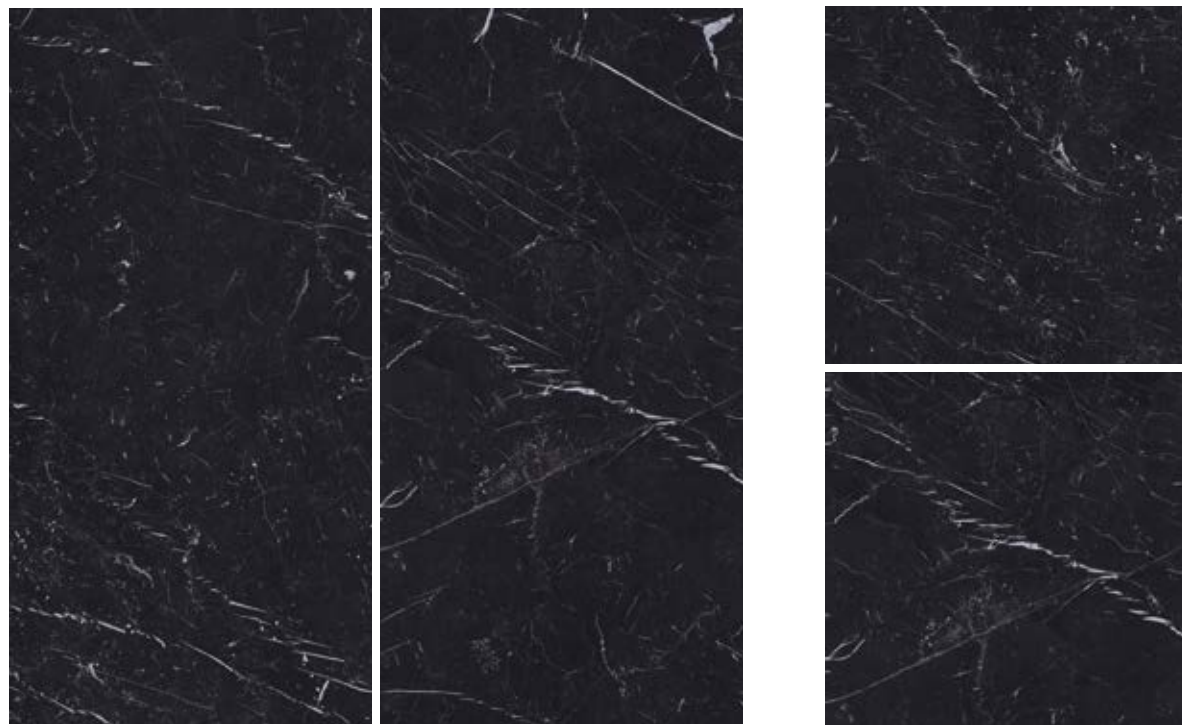

CONSULTA STOCK /
CHECK STOCK

marble.

Lucca Nero

120x240 / 120x120 /
80x160 / 60x120 sizes
Lux Polished finishes
9 mm thickness

9 mm

60x120 cm 24"x47"	pulido lux lux polished	10 faces	MG21
80x160 cm 31"x64"	pulido lux lux polished	10 faces	MG90
120x120 cm 47"x47"	pulido lux lux polished	8 faces	MG75
120x240 cm 47"x96"	pulido lux lux polished	4 faces	MG81