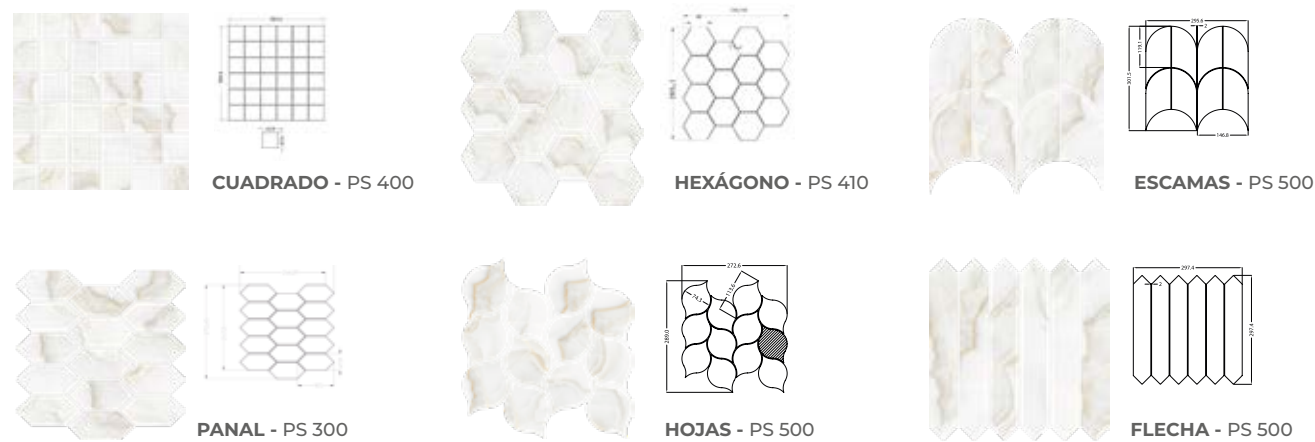

MALLAS DECORATIVAS / MOSAIC PATTERNS

EMBALAJE / PACKING

MODELO MODEL	PESO CAJA WEIGHT BOX	PIEZAS CAJA PIECES BOX	METROS CAJA SQM BOX	METROS PALET SQM PALLET	PESO PALET WEIGHT PALLET	CAJAS PALET BOXES PALLET
60x120	29	2	1,44	46,08	940	32
80x160	52,65	2	2,56	71,68	1480	28
80x160	52,65	2	2,56	102,4	2170	40
120x120	58	2	2,88	63,36	1295	22
120x240	54	1	2,88	20,16	438	7
120x240	54	1	2,88	57,6	1162	20
120x240	54	1	2,88	115,2	2233	40

MALLAS DECORATIVAS

MODELO MODEL	FORMATO SIZE	PESO CAJA WEIGHT BOX	PIEZAS CAJA PIECES BOX	METROS CAJA SQM BOX	METROS PIEZA SQM PIECE	PESO PIEZA WEIGHT PIECE
CUADRADO	29,x29,7	9,500	6	0,529	0,088	1,583
HEXAGONO	28,3x26,5	6,996	6	0,449	0,075	1,166
PANAL	27,2x27,1	6,500	6	0,442	0,074	1,083
ESCAMA	30,2x29,6	7,500	6	0,536	0,089	1,250
FLECHA	29,7x29,7	8,496	6	0,529	0,088	1,416
HOJA	29,8x27,9	6,996	6	0,499	0,083	1,166

* Pedido mínimo de mallas decorativas 24 unid.

CONSULTA STOCK /
CHECK STOCK