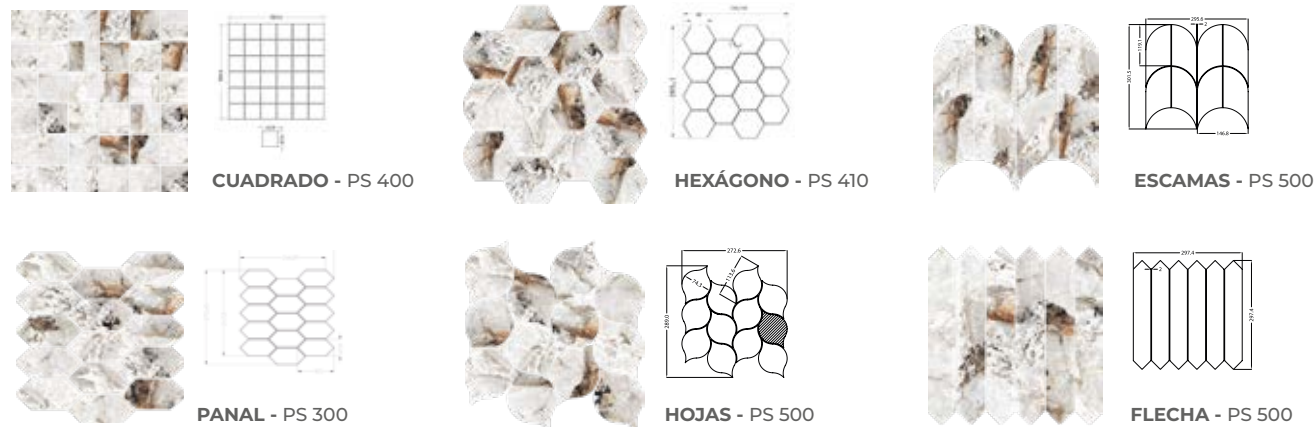

MALLAS DECORATIVAS / MOSAIC PATTERNS

EMBALAJE / PACKING

MODELO MODEL	PESO CAJA WEIGHT BOX	PIEZAS CAJA PIECES BOX	METROS CAJA SQM BOX	METROS PALET SQM PALLET	PESO PALET WEIGHT PALLET	CAJAS PALET BOXES PALLET
60x120	29	2	1,44	46,08	940	32
120x120	58	2	2,88	63,36	1295	22
120x240	54	1	2,88	20,16	438	7
120x240	54	1	2,88	57,6	1162	20
120x240	54	1	2,88	115,2	2233	40

MALLAS DECORATIVAS

MODELO MODEL	FORMATO SIZE	PESO CAJA WEIGHT BOX	PIEZAS CAJA PIECES BOX	METROS CAJA SQM BOX	METROS PIEZA SQM PIECE	PESO PIEZA WEIGHT PIECE
CUADRADO	29,2x29,7	9,500	6	0,529	0,088	1,583
HEXAGONO	28,3x26,5	6,996	6	0,449	0,075	1,166
PANAL	27,2x27,1	6,500	6	0,442	0,074	1,083
ESCAMA	30,2x29,6	7,500	6	0,536	0,089	1,250
FLECHA	29,7x29,7	8,496	6	0,529	0,088	1,416
HOJA	29,8x27,9	6,996	6	0,499	0,083	1,166

* Pedido mínimo de mallas decorativas 24 unid.

CONSULTA STOCK /
CHECK STOCK