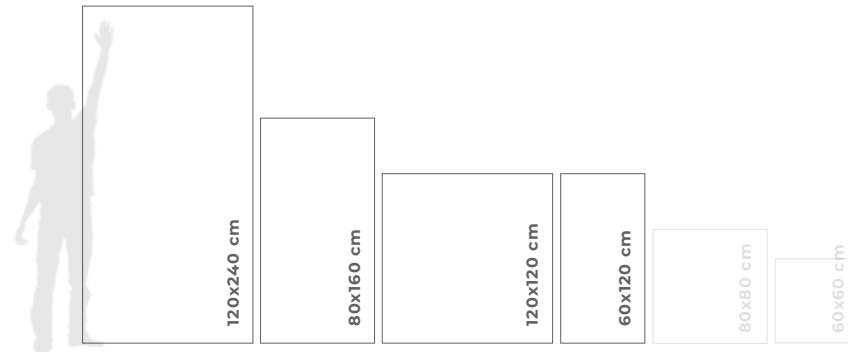

CONSULTA STOCK /
CHECK STOCK

marble.

Kingstone

120x240 / 120x120 /
80x160 / 60x120 sizes
Lux Polished finishes
9 mm thickness

9 mm

60x120 cm 24"x47"	pulido lux lux polished	5 faces	MG21
80x160 cm 31"x64"	pulido lux lux polished	5 faces	MG90
120x120 cm 47"x47"	pulido lux lux polished	6 faces	MG75
120x240 cm 47"x96"	pulido lux lux polished	3 faces	MG81