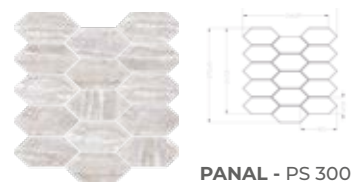

MALLAS DECORATIVAS / MOSAIC PATTERNS