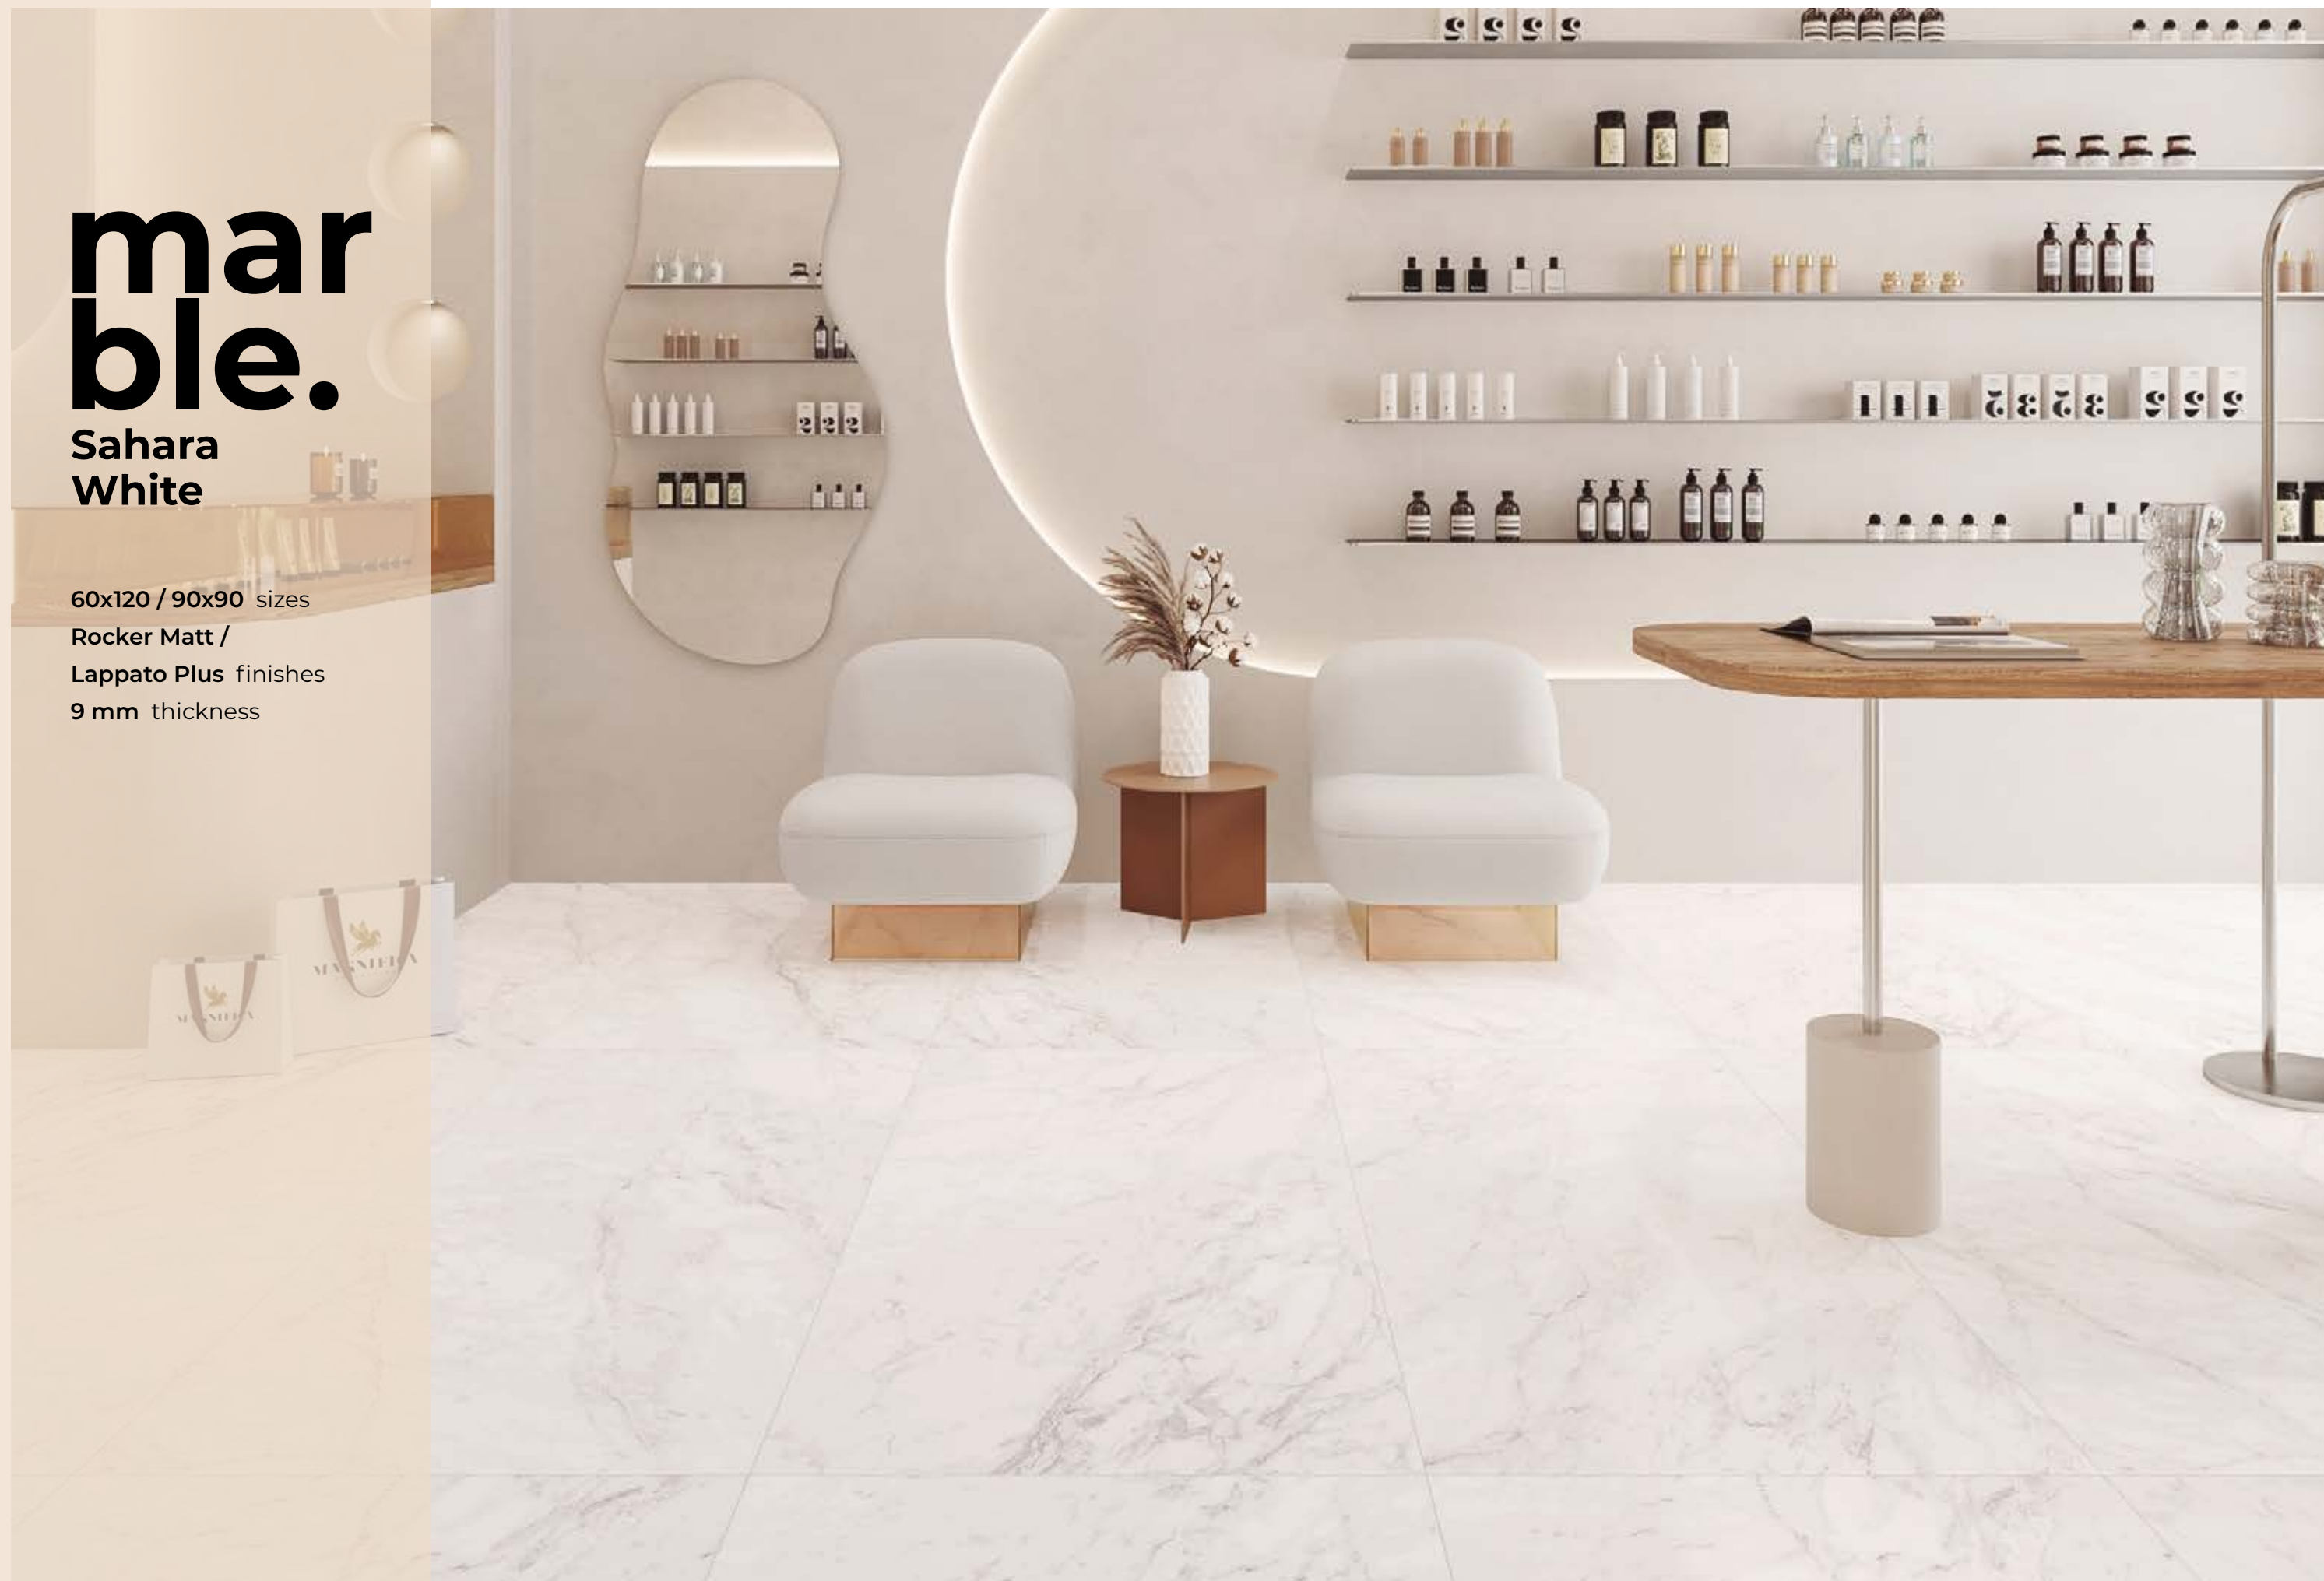

CONSULTA STOCK /
CHECK STOCK

marble.

Sahara
White

60x120 / 90x90 sizes

Rocker Matt /

Lappato Plus finishes

9 mm thickness

marble.