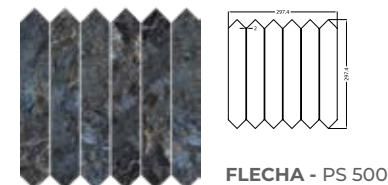

MALLAS DECORATIVAS / MOSAIC PATTERNS