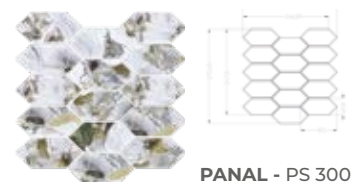

9 mm

80x160 cm pulido lux 5 faces **MG90**
31"x64" lux polished

120x120 cm pulido lux 6 faces **MG75**
47"x47" lux polished

120x240 cm pulido lux 3 faces **MG81**
47"x96" lux polished

MALLAS DECORATIVAS / MOSAIC PATTERNS