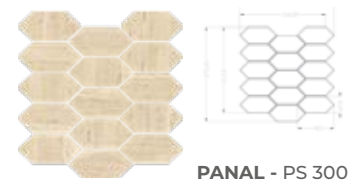

MALLAS DECORATIVAS / MOSAIC PATTERNS