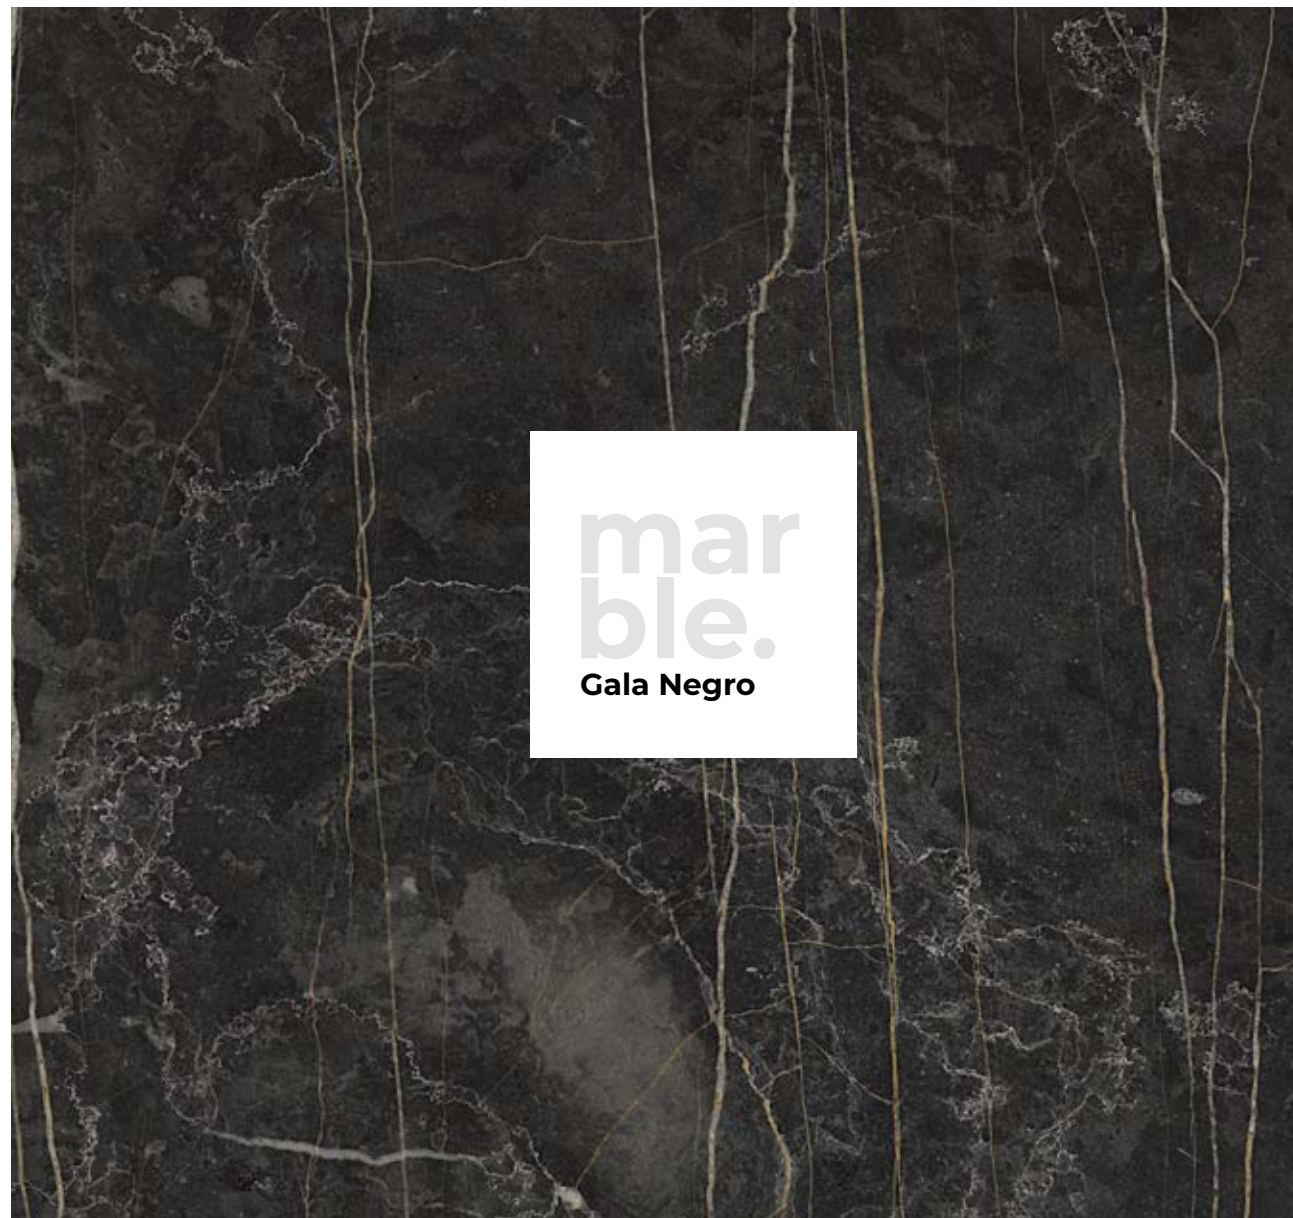

CONSULTA STOCK /
CHECK STOCK

mar ble.

Gala Negro

60x120 sizes

Full Digital finishes

9 mm thickness

MALLA DECORATIVA / MOSAIC PATTERN

9 mm