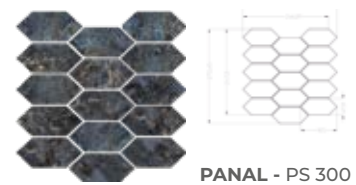

MALLAS DECORATIVAS / MOSAIC PATTERNS