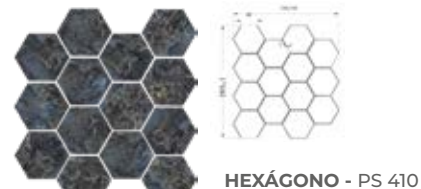

MALLAS DECORATIVAS / MOSAIC PATTERNS

EMBALAJE / PACKING

MODELO MODEL	PESO CAJA WEIGHT BOX	PIEZAS CAJA PIECES BOX	METROS CAJA SQM BOX	METROS PALET SQM PALLET	PESO PALET WEIGHT PALLET	CAJAS PALET BOXES PALLET
60x120	29	2	1,44	46,08	940	32
80x160	52,65	2	2,56	71,58	2170	40
80x160	52,65	2	2,56	102,4	1490	28
120x120	58	2	2,88	63,36	1295	22
120x240	54	1	2,88	20,16	438	7
120x240	54	1	2,88	57,6	1162	20
120x240	54	1	2,88	115,2	2233	40

MALLAS DECORATIVAS

MODELO MODEL	FORMATO SIZE	PESO CAJA WEIGHT BOX	PIEZAS CAJA PIECES BOX	METROS CAJA SQM BOX	METROS PIEZA SQM PIECE	PESO PIEZA WEIGHT PIECE
CUADRADO	29,7x29,7	9,500	6	0,529	0,088	1,583
HEXAGONO	28,3x26,5	6,996	6	0,449	0,075	1,166
PANAL	27,2x27,1	6,500	6	0,442	0,074	1,083
ESCAMA	30,2x29,6	7,500	6	0,536	0,089	1,250
FLECHA	29,7x29,7	8,496	6	0,529	0,088	1,416
HOJA	29,8x27,9	6,996	6	0,499	0,083	1,166

* Pedido mínimo de mallas decorativas 24 unid.

CONSULTA STOCK /
CHECK STOCK