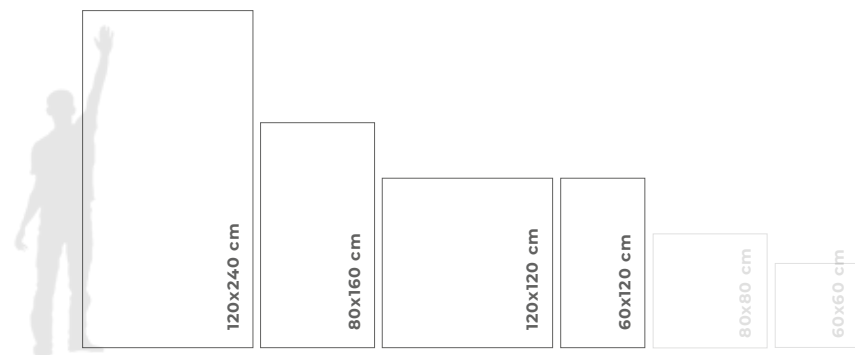

CONSULTA STOCK /
CHECK STOCK

marble.

Lucca Nero

120x240 / 120x120 /
80x160 / 60x120 sizes
Lux Polished finishes
9 mm thickness

9 mm

60x120 cm 24"x47"	pulido lux lux polished	10 faces	MG21
80x160 cm 31"x64"	pulido lux lux polished	10 faces	MG90
120x120 cm 47"x47"	pulido lux lux polished	8 faces	MG75
120x240 cm 47"x96"	pulido lux lux polished	4 faces	MG81