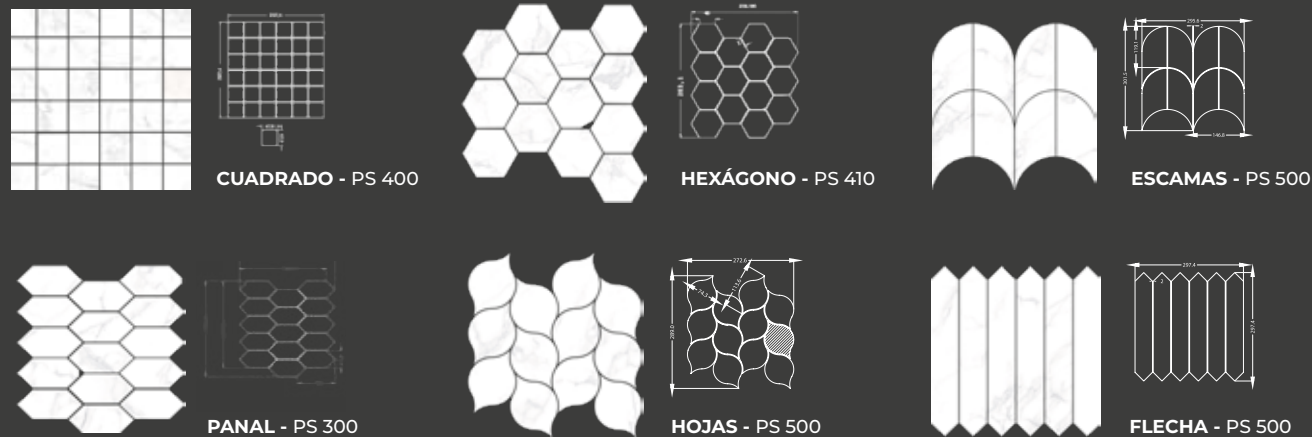

MALLAS DECORATIVAS / MOSAIC PATTERNS

MALLAS DECORATIVAS

MODELO MODEL	FORMATO SIZE	PESO CAJA WEIGHT BOX	PIEZAS CAJA PIECES BOX	METROS CAJA SQM BOX	METROS PIEZA SQM PIECE	PESO PIEZA WEIGHT PIECE
CUADRADO	29,x29,7	9,500	6	0,529	0,088	1,583
HEXAGONO	28,3x26,5	6,996	6	0,449	0,075	1,166
PANAL	27,2x27,1	6,500	6	0,442	0,074	1,083
ESCAMA	30,2x29,6	7,500	6	0,536	0,089	1,250
FLECHA	29,7x29,7	8,496	6	0,529	0,088	1,416
HOJA	29,8x27,9	6,996	6	0,499	0,083	1,166

* Pedido mínimo de mallas decorativas 24 unid.

CONSULTA STOCK /
CHECK STOCK