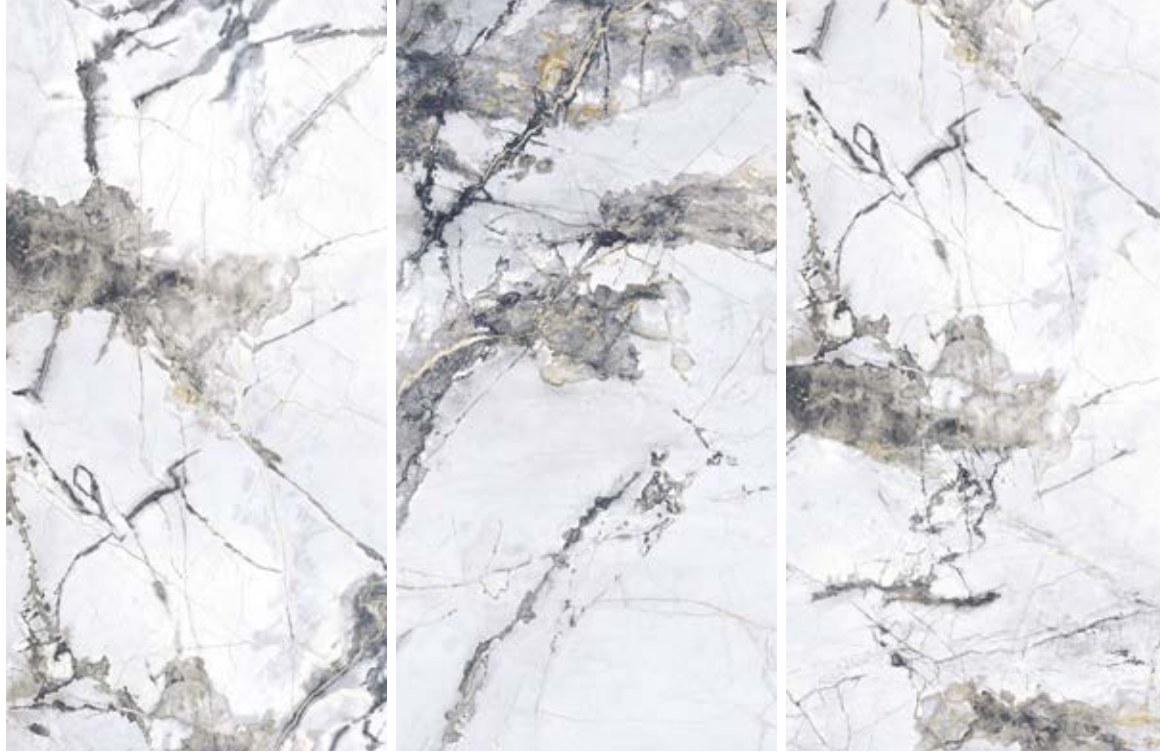

CONSULTA STOCK /
CHECK STOCK

marble.

Gem
White

60x120 sizes

Polished finishes

9 mm thickness

Gem White

9 mm