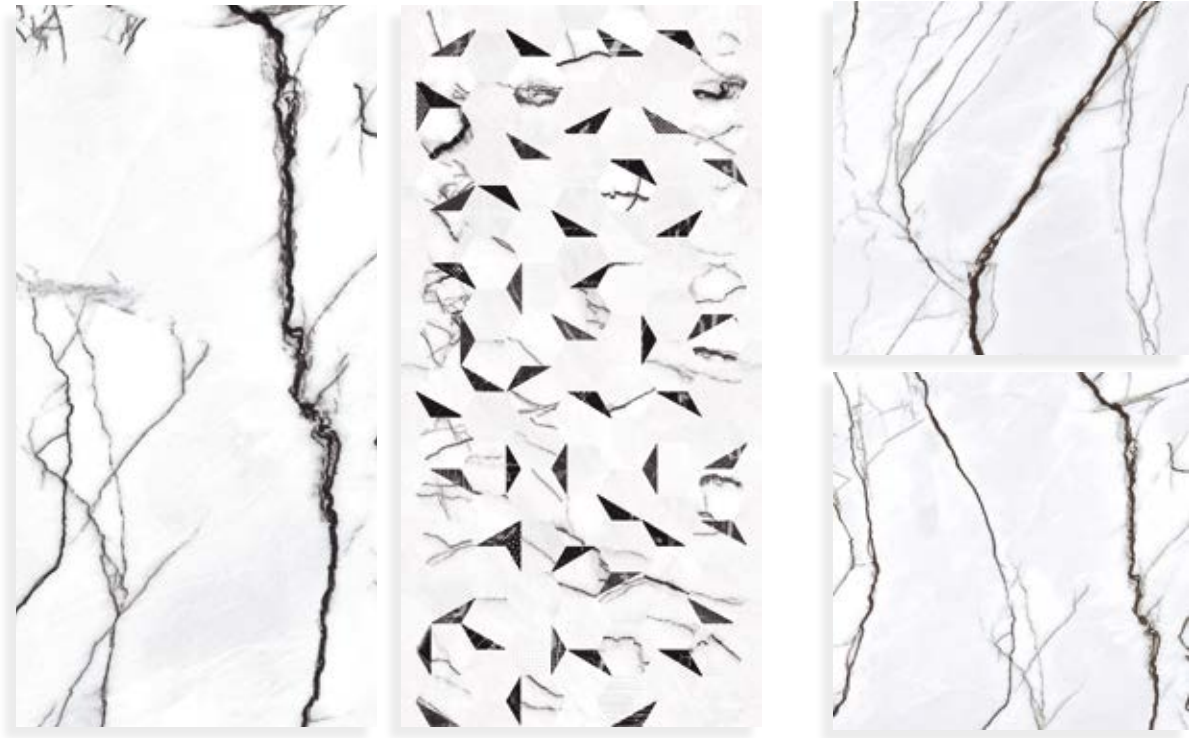

* Pedido mínimo de mallas decorativas 24 unid.

CONSULTA STOCK /
CHECK STOCK

mar ble.

Marquina Blanco

120x280 / 120x120 /
80x160 / 60x120 sizes
Lux Polished finishes
6 mm / 9 mm thickness

9 mm

60x120 cm pulido lux 10 faces **MG21**
24"x47" lux polished