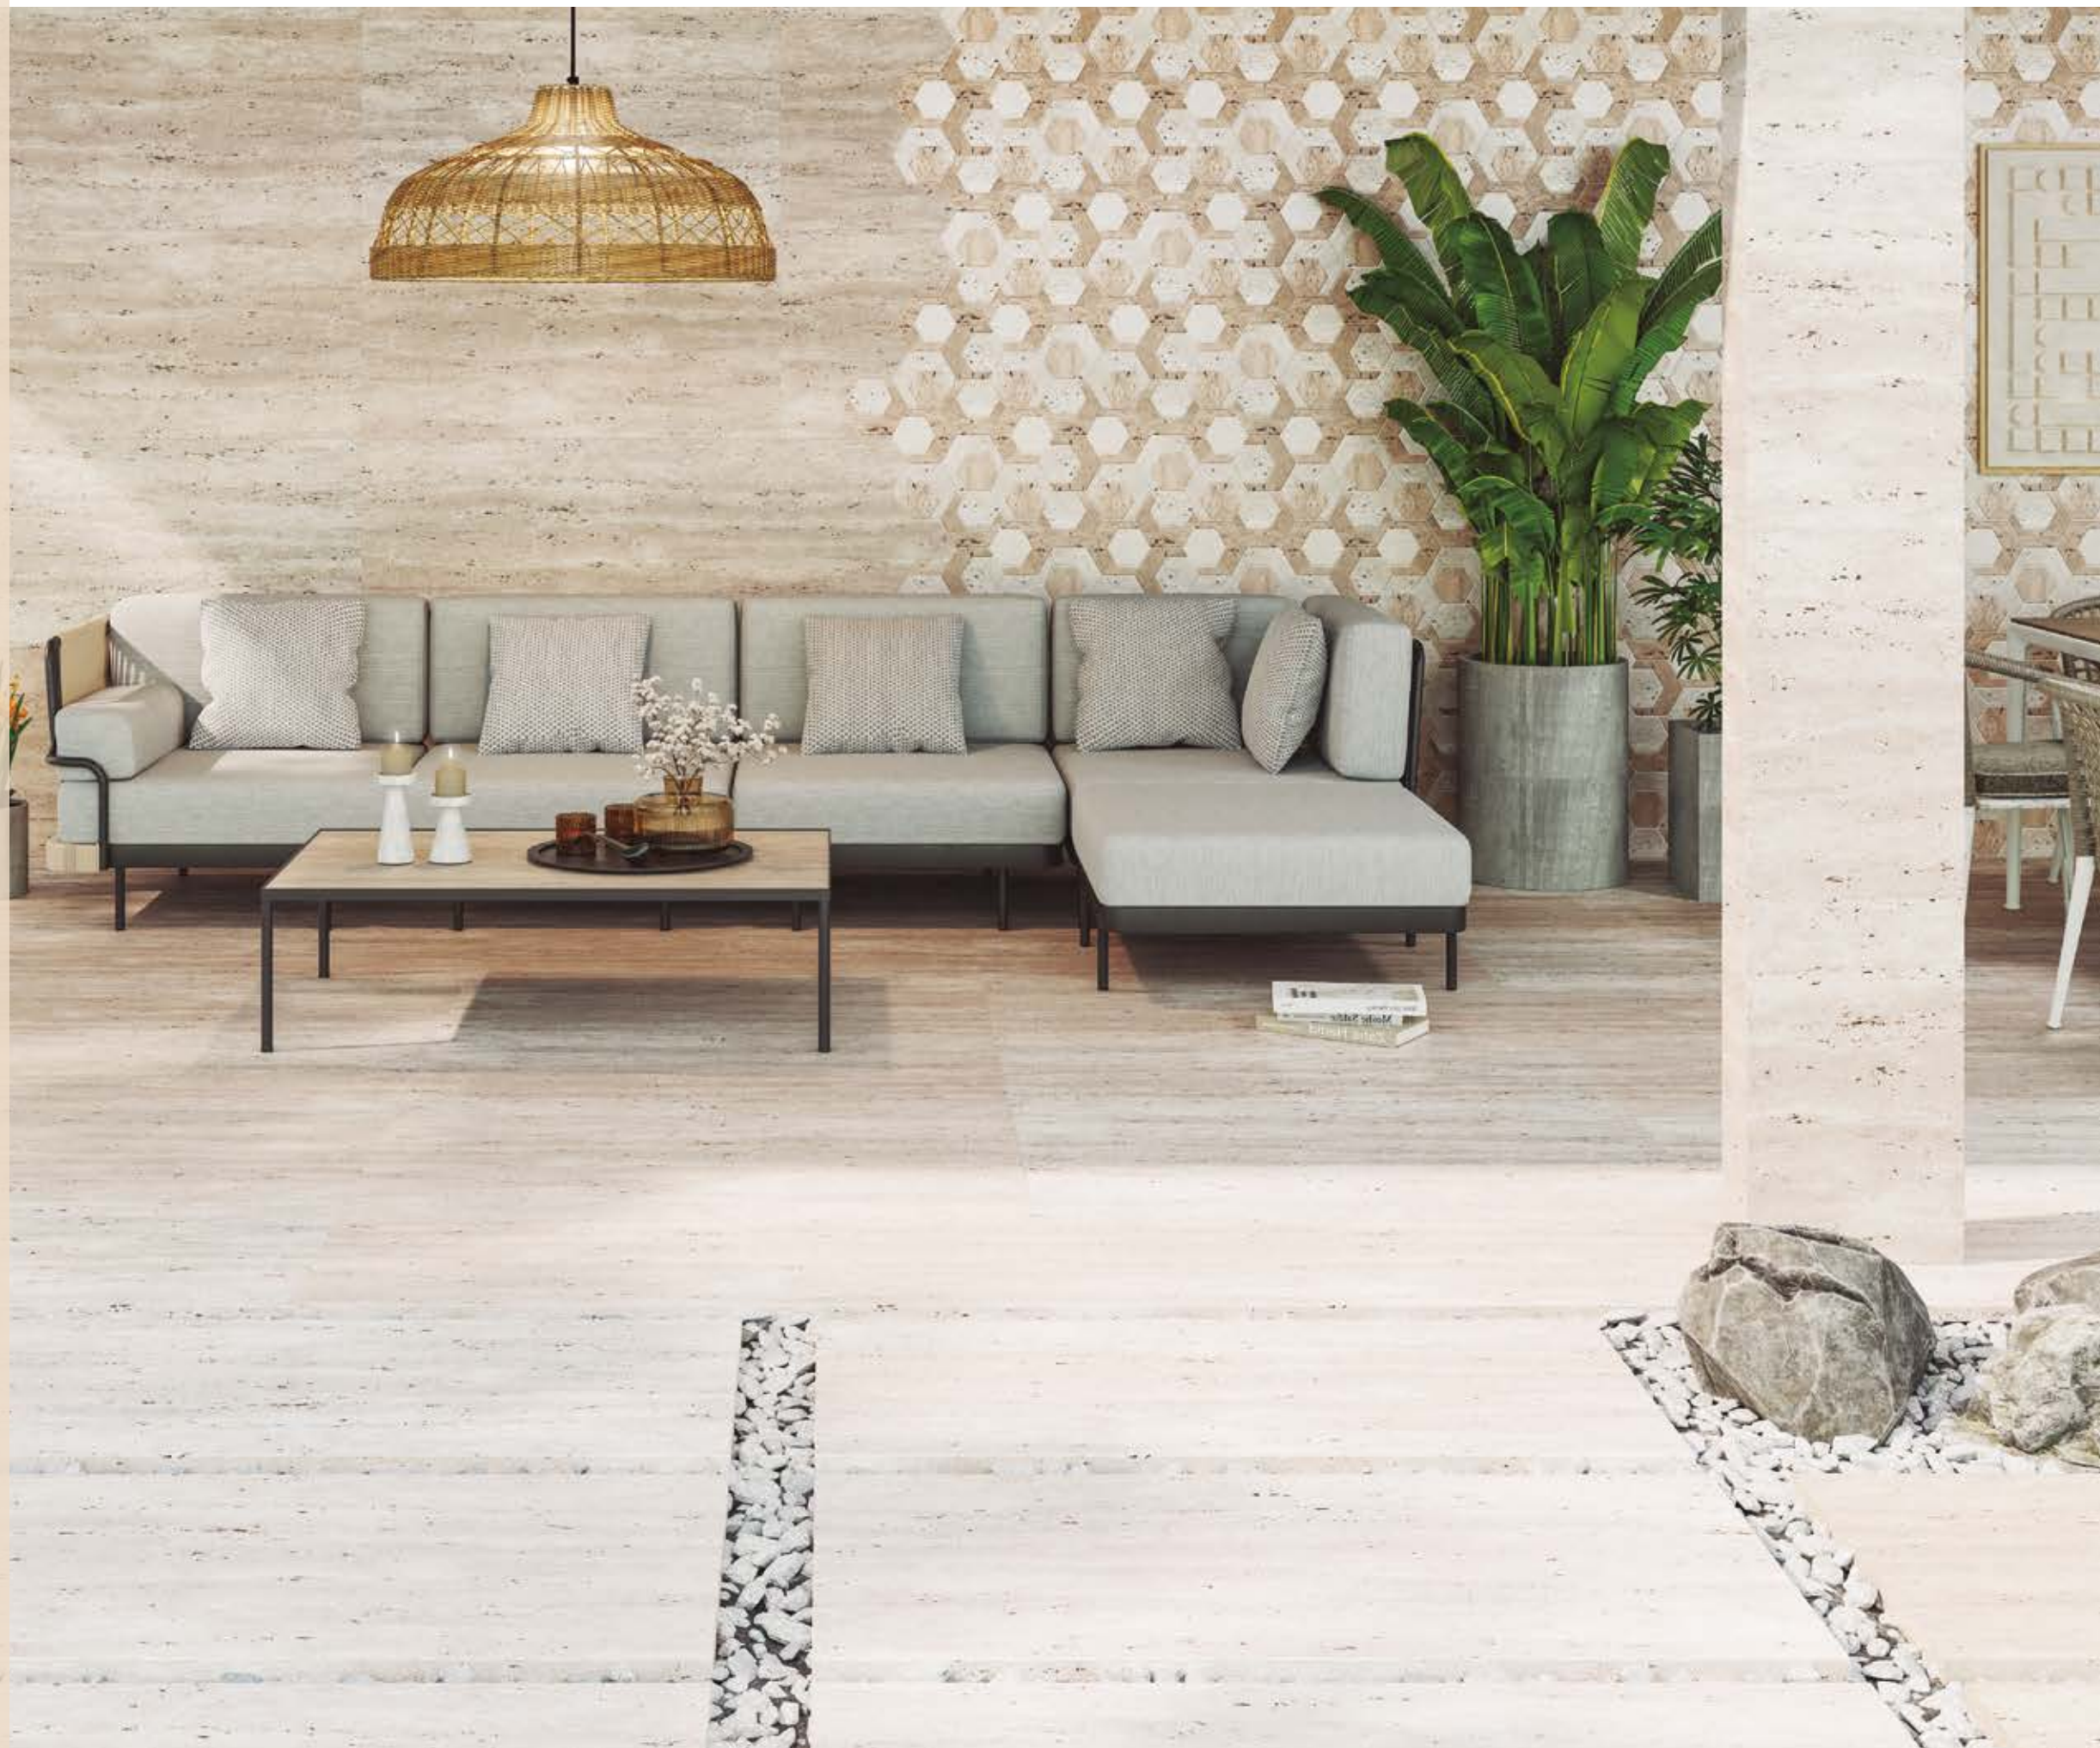

CONSULTA STOCK /
CHECK STOCK

marble.

Travertino

60x120 sizes
Rocker Matt /
Anti slip finishes
9 mm / 20 mm thickness
3 colors

marble.

Victoria
Gold

120x280 / 120x120 /
80x160 sizes
Lux Polished finishes
9 mm / 6 mm thickness