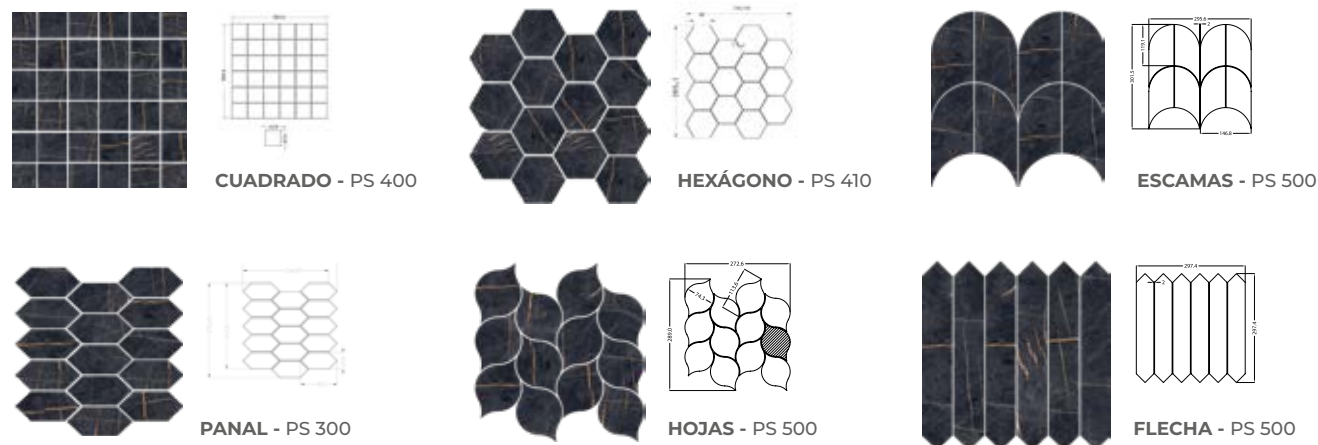

MALLAS DECORATIVAS / MOSAIC PATTERNS

EMBALAJE / PACKING

MODELO MODEL	PESO CAJA WEIGHT BOX	PIEZAS CAJA PIECES BOX	METROS CAJA SQM BOX	METROS PALET SQM PALLET	PESO PALET WEIGHT PALLET	CAJAS PALET BOXES PALLET
60x120	29	2	1,44	46,08	940	32
80x160	52,65	2	2,56	71,68	1490	28
80x160	52,65	2	2,56	102,4	2170	40
120x120	58	2	2,88	63,36	1295	22
120x240	54	1	2,88	20,16	438	7
120x240	54	1	2,88	57,6	1162	20
120x240	54	1	2,88	115,2	2233	40

MALLAS DECORATIVAS

MODELO MODEL	FORMATO SIZE	PESO CAJA WEIGHT BOX	PIEZAS CAJA PIECES BOX	METROS CAJA SQM BOX	METROS PIEZA SQM PIECE	PESO PIEZA WEIGHT PIECE
CUADRADO	29,x29,7	9,500	6	0,529	0,088	1,583
HEXAGONO	28,3x26,5	6,996	6	0,449	0,075	1,166
PANAL	27,2x27,1	6,500	6	0,442	0,074	1,083
ESCAMA	30,2x29,6	7,500	6	0,536	0,089	1,250
FLECHA	29,7x29,7	8,496	6	0,529	0,088	1,416
HOJA	29,8x27,9	6,996	6	0,499	0,083	1,166

* Pedido mínimo de mallas decorativas 24 unid.

CONSULTA STOCK /
CHECK STOCK