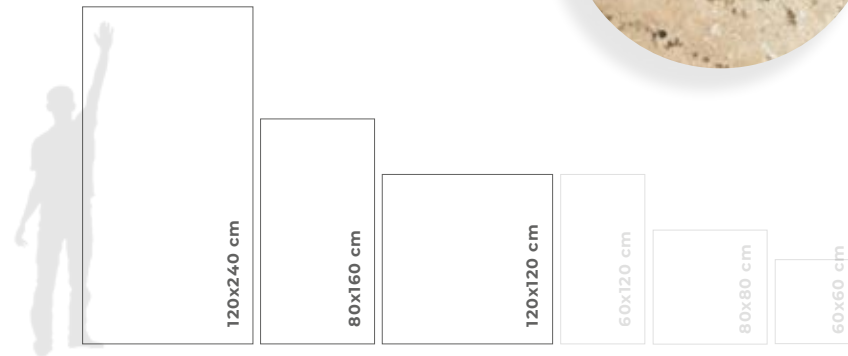

9 mm

80x160 cm mate rocker 5 faces **MG55**
31"x64" rocker m

120x120 cm mate rocker 5 faces **MG83**
47"x47" rocker matt

120x240 cm mate rocker 3 faces **MG81**
47"x96" rocker matt