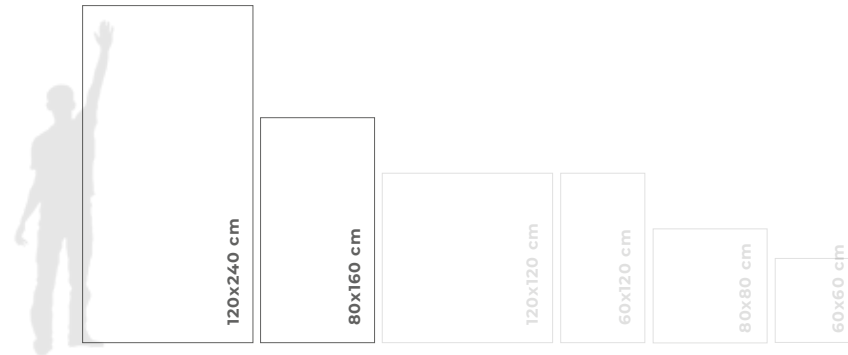

9 mm

80x160 cm pulido lux 5 faces **MG90**
31"x64" lux polished

120x240 cm pulido lux 3 faces **MG81**
47"x96" lux polished