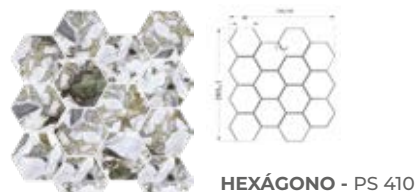

9 mm

80x160 cm pulido lux 5 faces **MG90**
31"x64" lux polished

120x120 cm pulido lux 6 faces **MG75**
47"x47" lux polished

120x240 cm pulido lux 3 faces **MG81**
47"x96" lux polished

MALLAS DECORATIVAS / MOSAIC PATTERNS