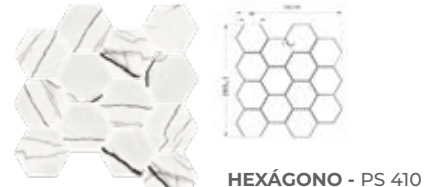

MALLAS DECORATIVAS / MOSAIC PATTERNS

EMBALAJE / PACKING

MODELO MODEL	PESO CAJA WEIGHT BOX	PIEZAS CAJA PIECES BOX	METROS CAJA SQM BOX	METROS PALET SQM PALLET	PESO PALET WEIGHT PALLET	CAJAS PALET BOXES PALLET
60x120	29	2	1,44	46,08	940	32
80x160	52,65	2	2,56	71,68	1490	28
80x160	52,65	2	2,56	102,4	2170	40
120x120	58	2	2,88	63,36	1295	22
120x280x6mm	48	1	3,36	33,6	548	10
120x280x6mm	48	1	3,36	84	1273	25
120x280x6mm	48	1	3,36	168	2460	50

MALLAS DECORATIVAS

MODELO MODEL	FORMATO SIZE	PESO CAJA WEIGHT BOX	PIEZAS CAJA PIECES BOX	METROS CAJA SQM BOX	METROS PIEZA SQM PIECE	PESO PIEZA WEIGHT PIECE
CUADRADO	29,7x29,7	9,500	6	0,529	0,088	1,583
HEXAGONO	28,3x26,5	6,996	6	0,449	0,075	1,166
PANAL	27,2x27,1	6,500	6	0,442	0,074	1,083
ESCAMA	30,2x29,6	7,500	6	0,536	0,089	1,250
FLECHA	29,7x29,7	8,496	6	0,529	0,088	1,416
HOJA	29,8x27,9	6,996	6	0,499	0,083	1,166

* Pedido mínimo de mallas decorativas 24 unid.

CONSULTA STOCK /
CHECK STOCK