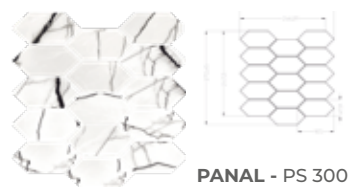

MALLAS DECORATIVAS / MOSAIC PATTERNS