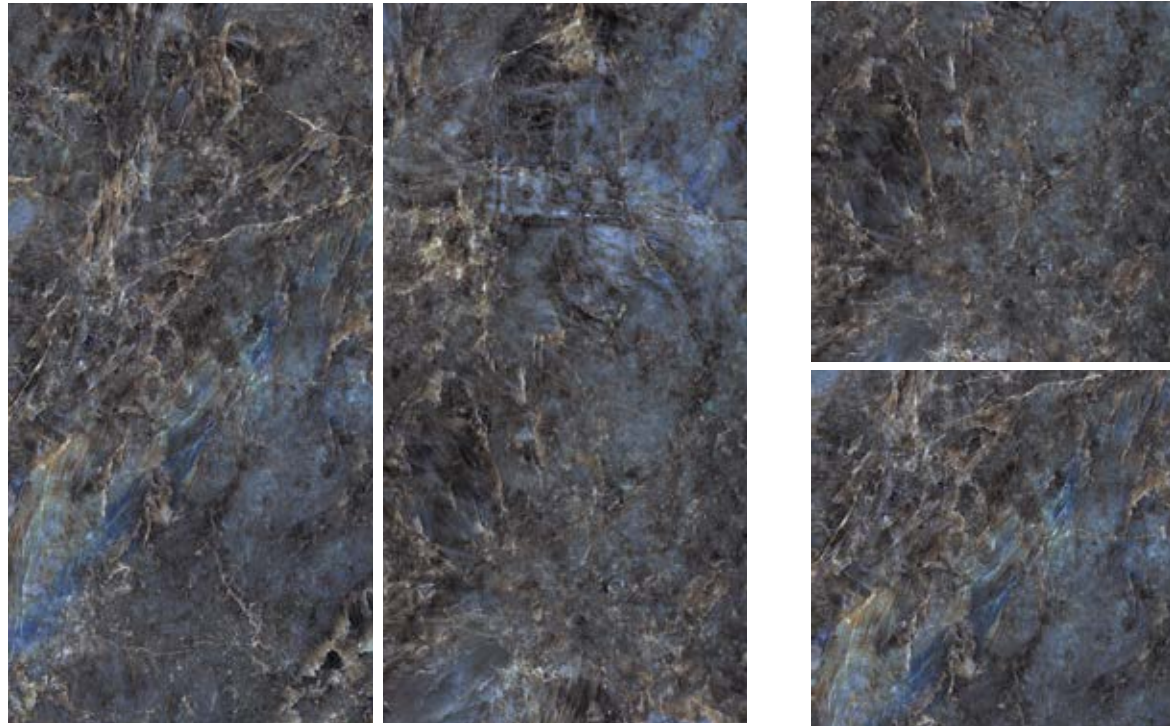

CONSULTA STOCK /
CHECK STOCK

marble.

Kingstone

120x240 / 120x120 /
80x160 / 60x120 sizes
Lux Polished finishes
9 mm thickness

9 mm

60x120 cm 24"x47"	pulido lux lux polished	5 faces	MG21
80x160 cm 31"x64"	pulido lux lux polished	5 faces	MG90
120x120 cm 47"x47"	pulido lux lux polished	6 faces	MG75
120x240 cm 47"x96"	pulido lux lux polished	3 faces	MG81