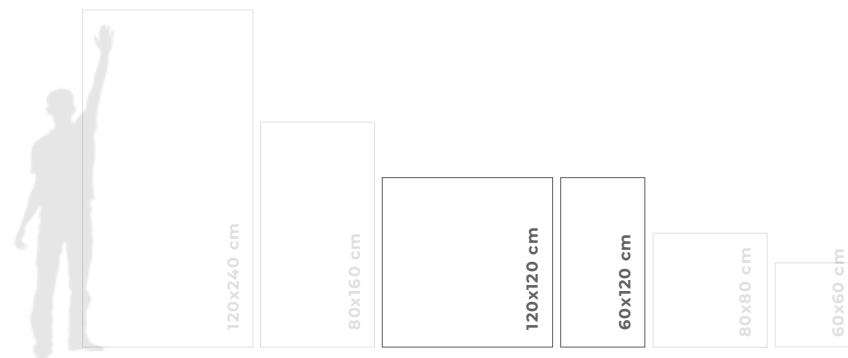

Beige.

Grey.

Beige.

Grey.

9 mm

60x120 cm pulido lux 8 faces **MG11**
24"x47" lux polished

120x120 cm pulido lux 5 faces **MG75**
47"x47" lux polished

MALLAS DECORATIVAS / MOSAIC PATTERNS