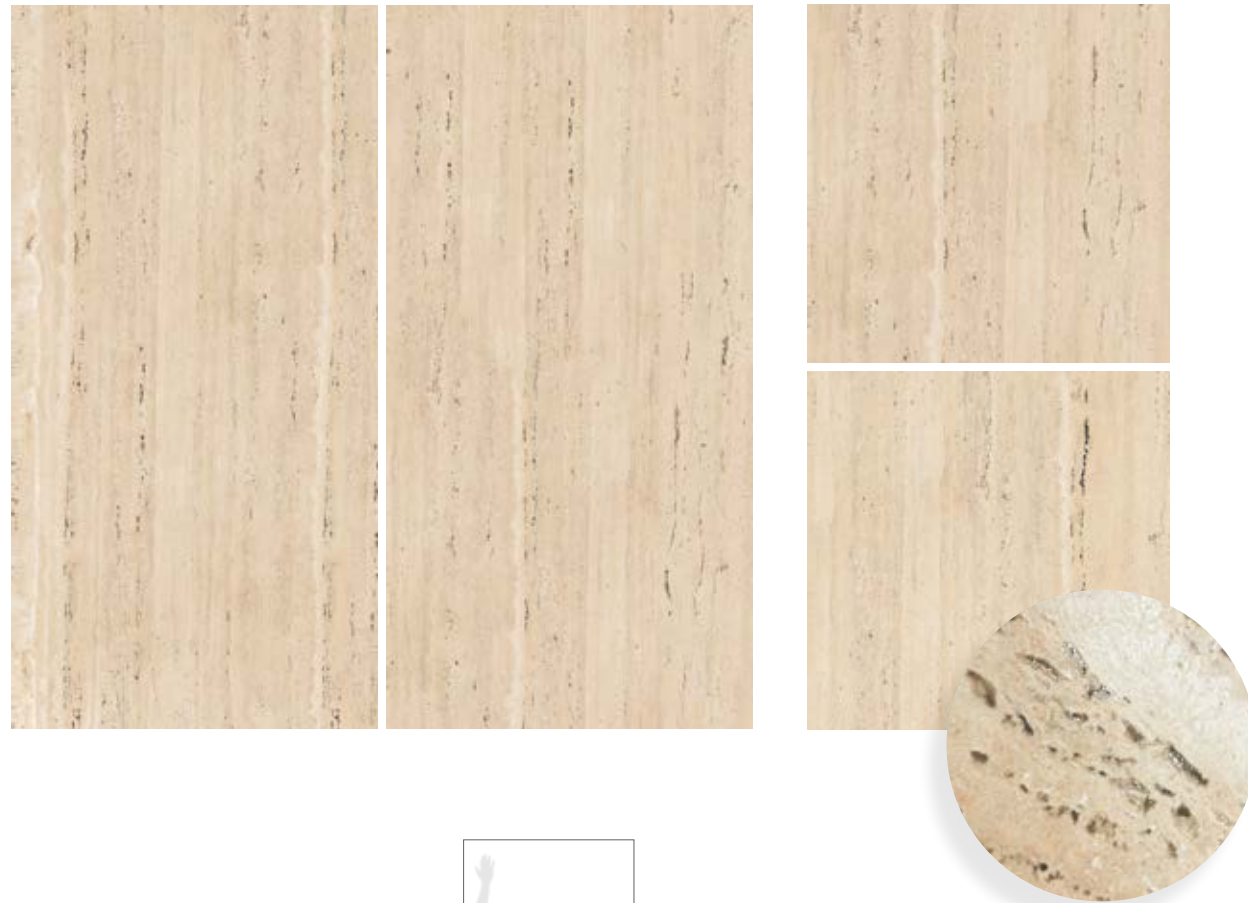

CONSULTA STOCK /
CHECK STOCK

marble.

**Coliseo
Natural**

120x240 / 120x120 /
80x160 sizes

Rocker Matt finishes

9 mm thickness

Coliseo Natural

9 mm