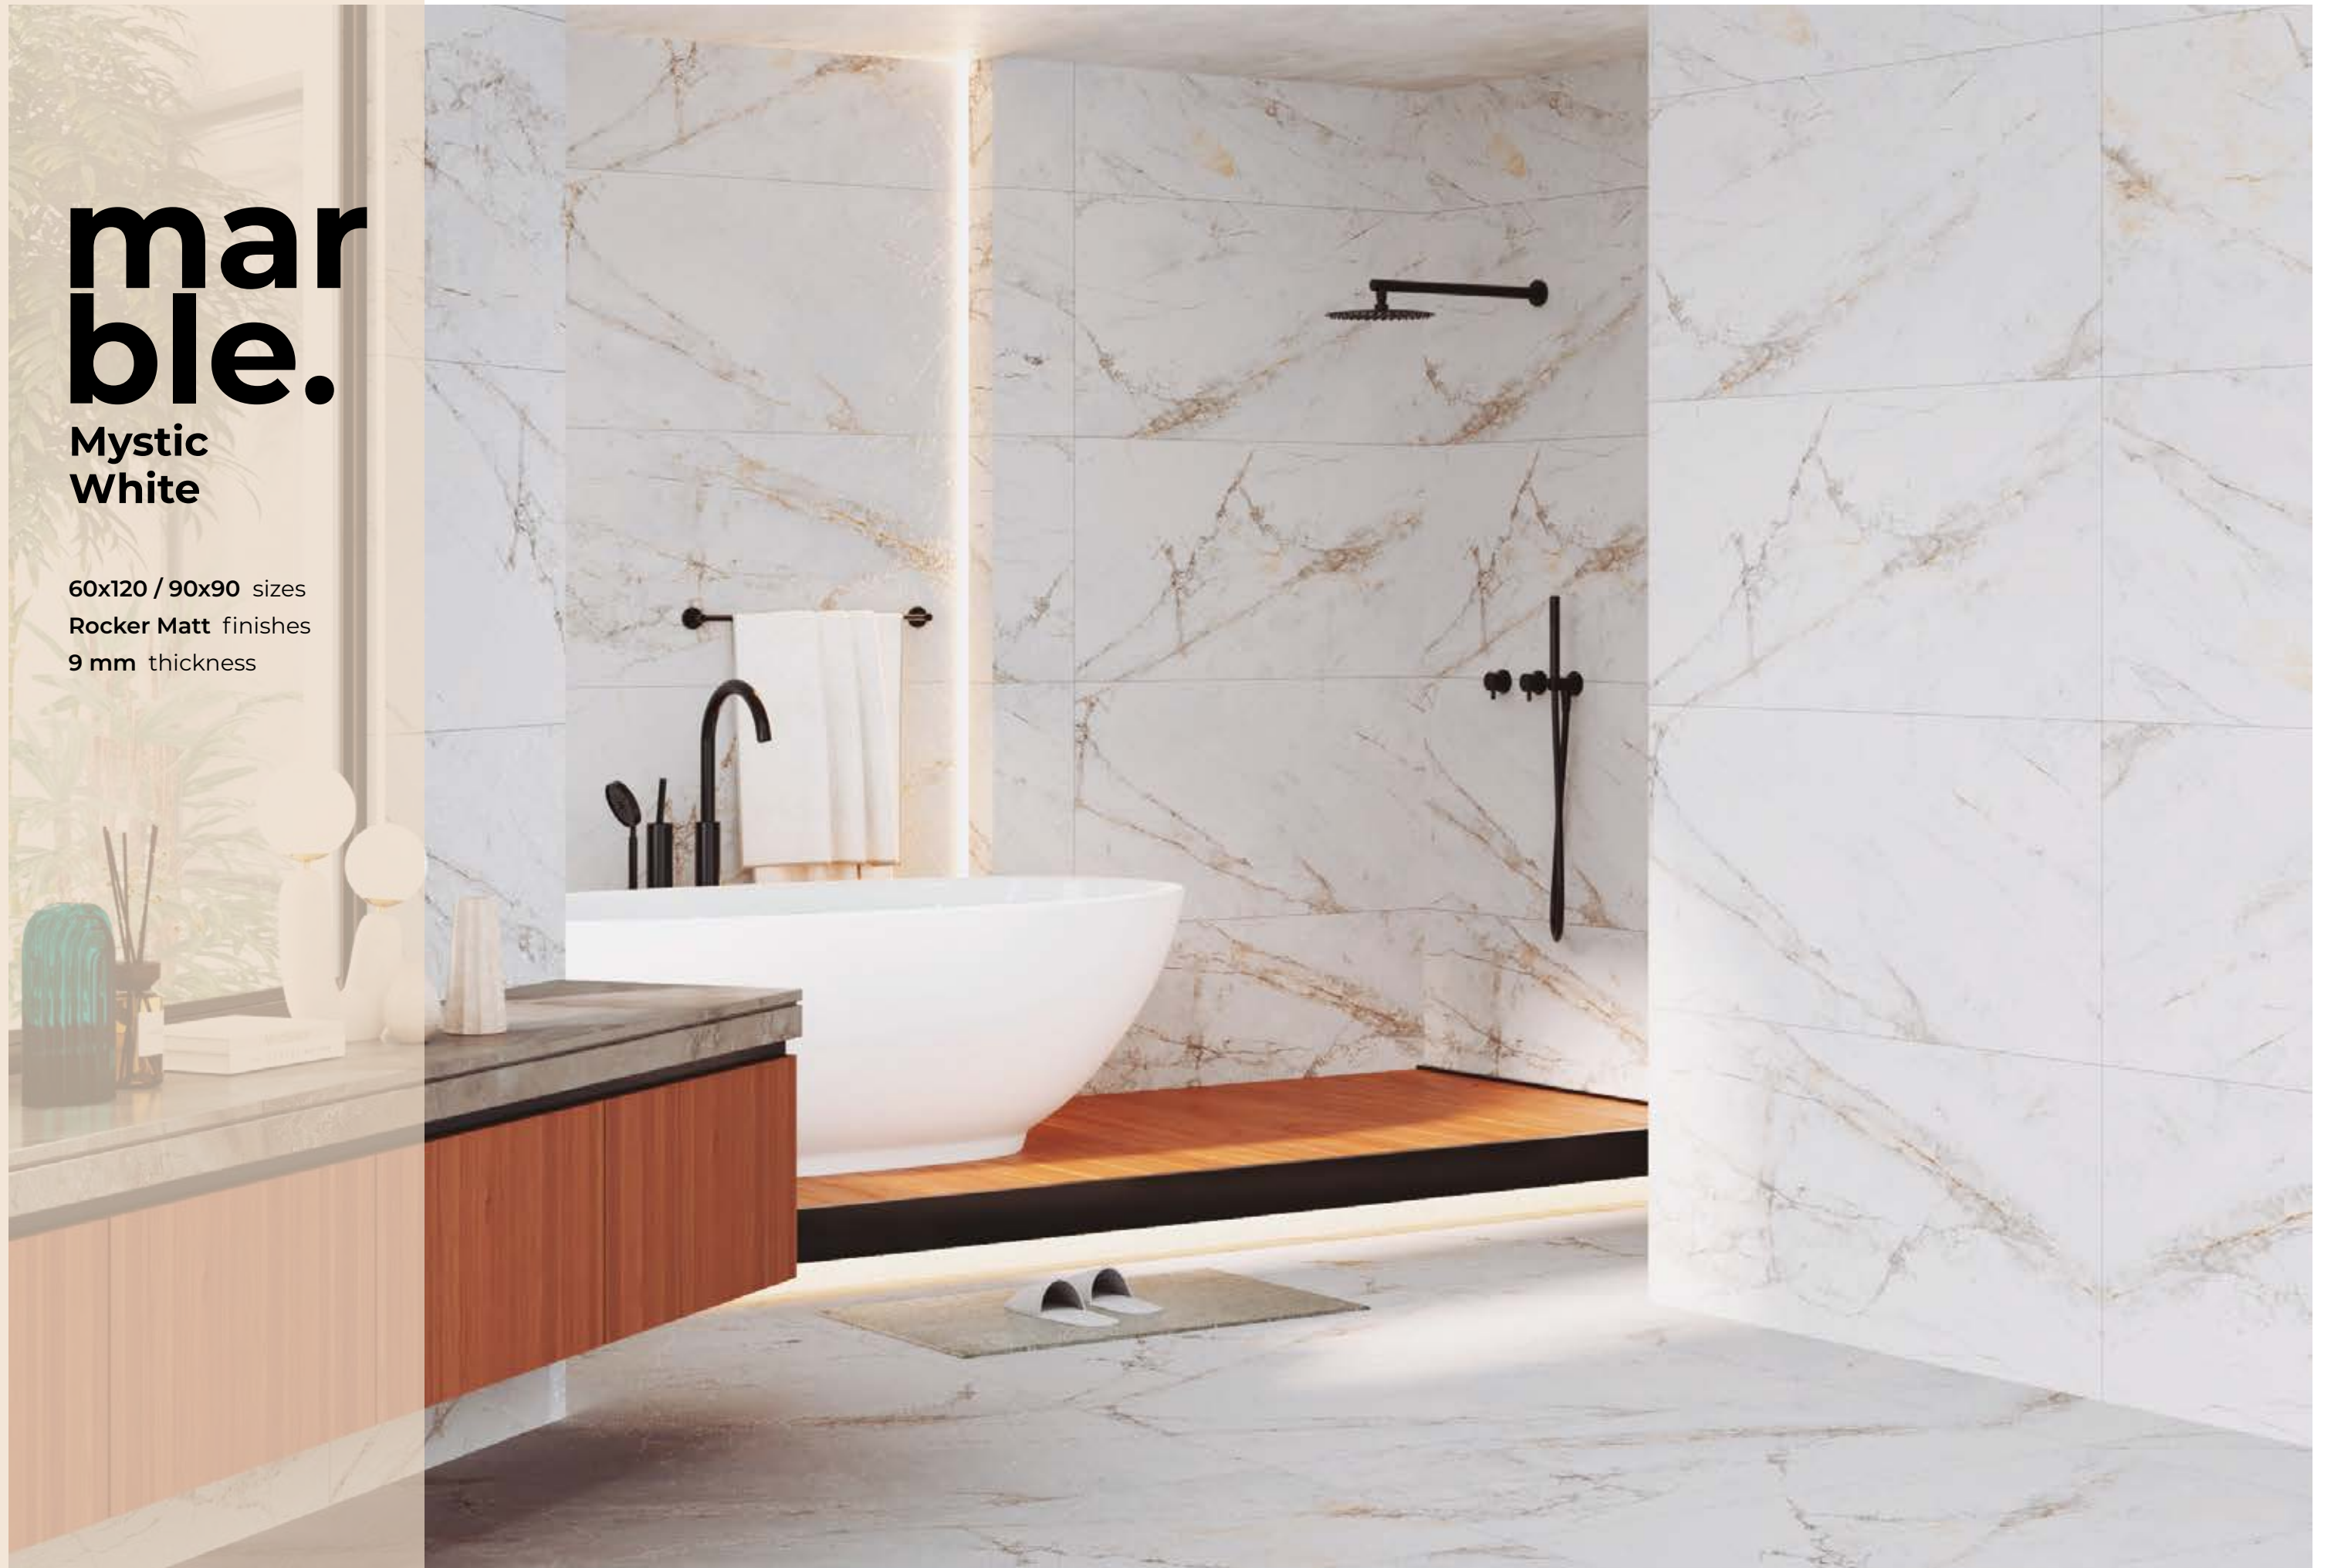

* Pedido mínimo de mallas decorativas 24 unid.

CONSULTA STOCK /
CHECK STOCK

mar ble.

**Mystic
White**

60x120 / 90x90 sizes
Rocker Matt finishes
9 mm thickness

marble.

Onice
Beige

120x240 / 120x120 /
80x160 / 60x120 sizes
Lux Polished /
Polished finishes
9 mm thickness