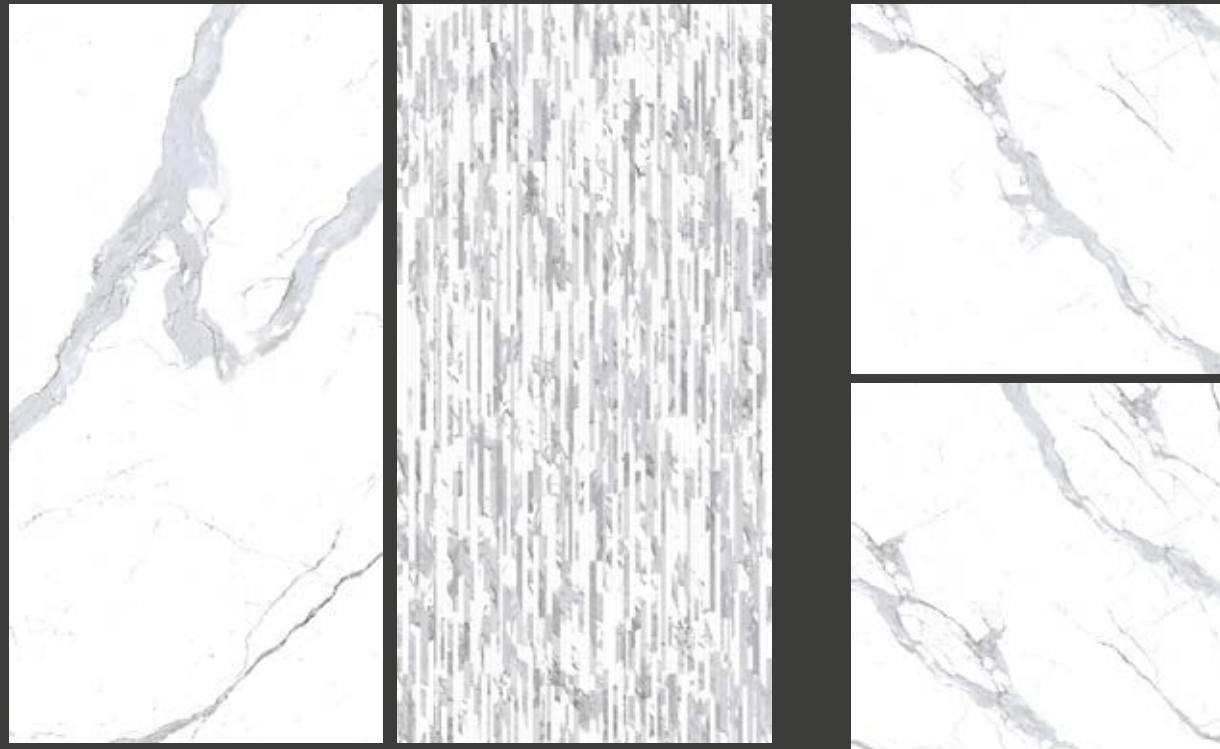

* Pedido mínimo de mallas decorativas 24 unid.

mar ble.

Statuario

60x120 / 80x80 sizes
Polished / Satin finishes
9 mm thickness

9 mm

60x120 cm 24"x47"	pulido polished	4 faces	MG60
80x80 cm 31"x31"	pulido polished	5 faces	MG11
80x80 cm 31"x31"	satinado satin	5 faces	MG70
DECOR MIX 60x120 cm 24"x47"	pulido polished	1 faces	MG50