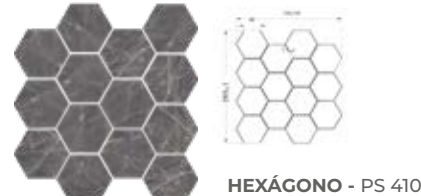

9 mm

60x120 cm pulido lux 8 faces **MG11**
24"x47" lux polished

120x120 cm pulido lux 5 faces **MG75**
47"x47" lux polished

MALLAS DECORATIVAS / MOSAIC PATTERNS

EMBALAJE / PACKING

MODELO MODEL	PESO CAJA WEIGHT BOX	PIEZAS CAJA PIECES BOX	METROS CAJA SQM BOX	METROS PALET SQM PALLET	PESO PALET WEIGHT PALLET	CAJAS PALET BOXES PALLET
60x120	29	2	1,44	46,08	940	32
120x120	58	2	2,88	63,36	1295	22

MALLAS DECORATIVAS

MODELO MODEL	FORMATO SIZE	PESO CAJA WEIGHT BOX	PIEZAS CAJA PIECES BOX	METROS CAJA SQM BOX	METROS PIEZA SQM PIECE	PESO PIEZA WEIGHT PIECE
CUADRADO	29,x29,7	9,500	6	0,529	0,088	1,583
HEXAGONO	28,3x26,5	6,996	6	0,449	0,075	1,166
PANAL	27,2x27,1	6,500	6	0,442	0,074	1,083
ESCAMA	30,2x29,6	7,500	6	0,536	0,089	1,250
FLECHA	29,7x29,7	8,496	6	0,529	0,088	1,416
HOJA	29,8x27,9	6,996	6	0,499	0,083	1,166

* Pedido mínimo de mallas decorativas 24 unid.

CONSULTA STOCK /
CHECK STOCK