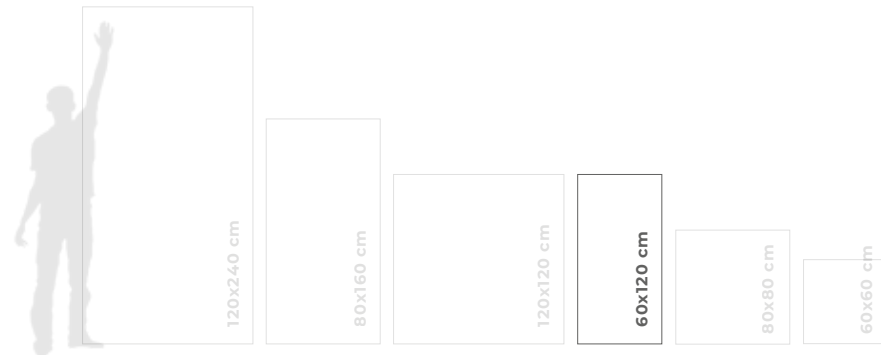

9 mm

60x120 cm pulido 5 faces **MG60**
24"x47" polished

DECOR MIX pulido 1 faces **MG50**
60x120 cm polished
24"x47"