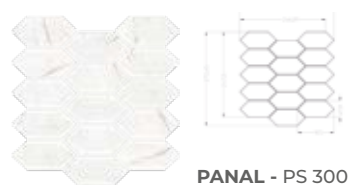

Victoria Gold

9 mm

80x160 cm pulido lux 5 faces **MG51**
31"x64" lux polished

120x120 cm pulido lux 6 faces **MG75**
47"x47" lux polished

6 mm

120x280 cm pulido lux 3 faces **MG81**
47"x96" lux polished

MALLAS DECORATIVAS / MOSAIC PATTERNS