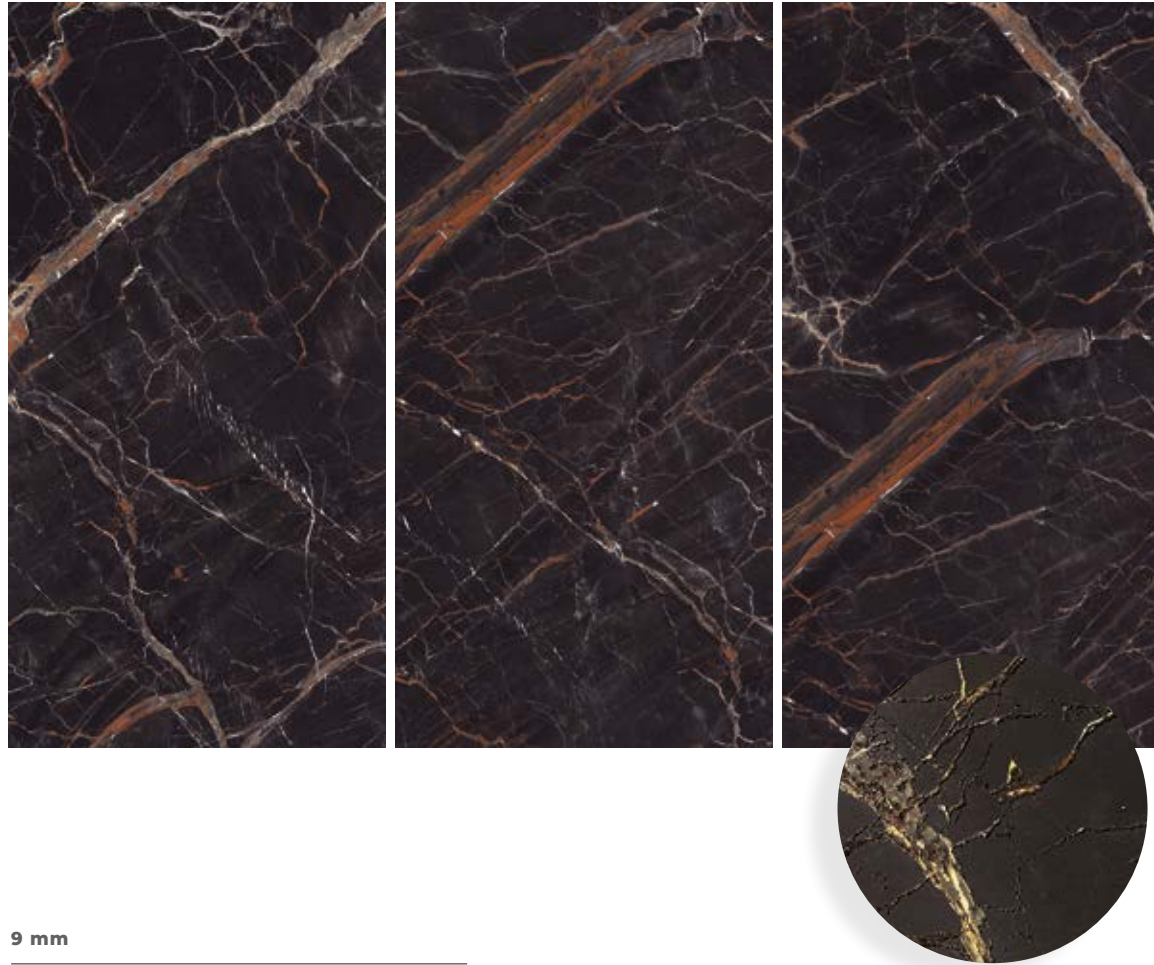

* Pedido mínimo de mallas decorativas 24 unid.

CONSULTA STOCK /
CHECK STOCK

marble.

Dakar

60x120 sizes
Lux Polished /
Ultra Matt finishes
9 mm thickness

9 mm

60x120 cm pulido lux 8 faces **MG21**
24"x47" lux polished