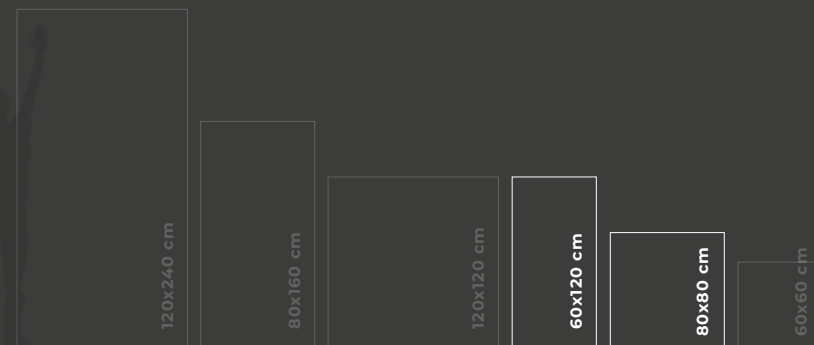

* Pedido mínimo de mallas decorativas 24 unid.

mar ble.

Statuario

60x120 / 80x80 sizes
Polished / Satin finishes
9 mm thickness

9 mm

60x120 cm 24"x47"	pulido polished	4 faces	MG60
80x80 cm 31"x31"	pulido polished	5 faces	MG11
80x80 cm 31"x31"	satinado satin	5 faces	MG70
DECOR MIX 60x120 cm 24"x47"	pulido polished	1 faces	MG50