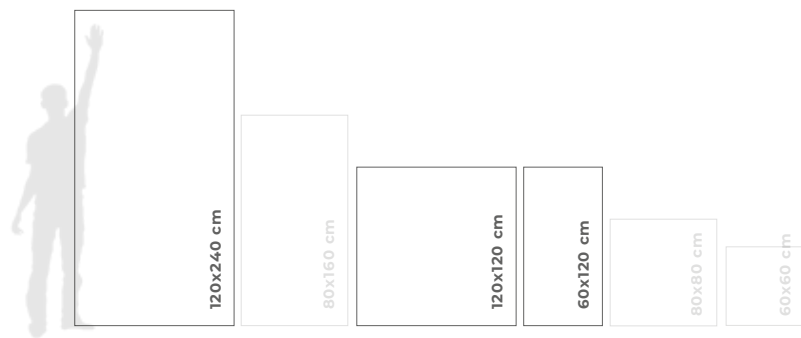

CONSULTA STOCK /
CHECK STOCK

marble.

**Belice
White**

120x240 / 120x120 /
60x120 sizes
Lux Polished finishes
9 mm thickness

Belice White

9 mm		
60x120 cm 24"x47"	pulido lux lux polished	5 faces MG21
120x120 cm 47"x47"	pulido lux lux polished	5 faces MG75
120x240 cm 47"x96"	pulido lux lux polished	3 faces MG81