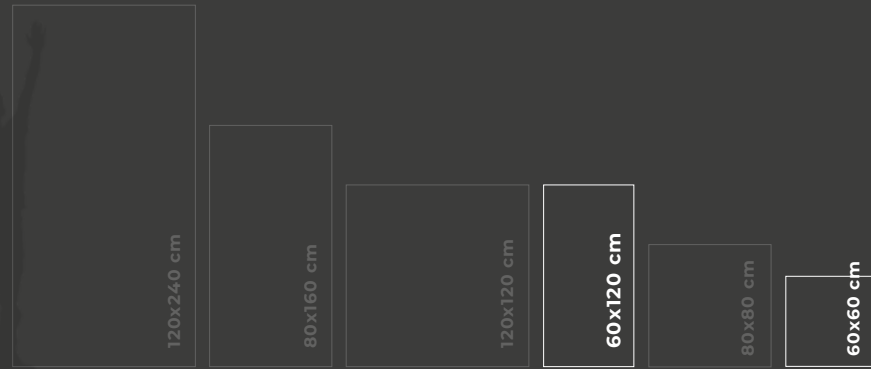

9 mm

60x60 cm pulido 10 faces **MG10**
24"x24" polished

60x120 cm pulido 5 faces **MG60**
24"x48" polished

EMBALAJE / PACKING

MODELO MODEL	PESO CAJA WEIGHT BOX	PIEZAS CAJA PIECES BOX	METROS CAJA SQM BOX	METROS PALET SQM PALLET	PESO PALET WEIGHT PALLET	CAJAS PALET BOXES PALLET
60x60	27	4	1,44	54,72	1040	38
60x120	29	2	1,44	46,08	940	32

CONSULTA STOCK /
CHECK STOCK