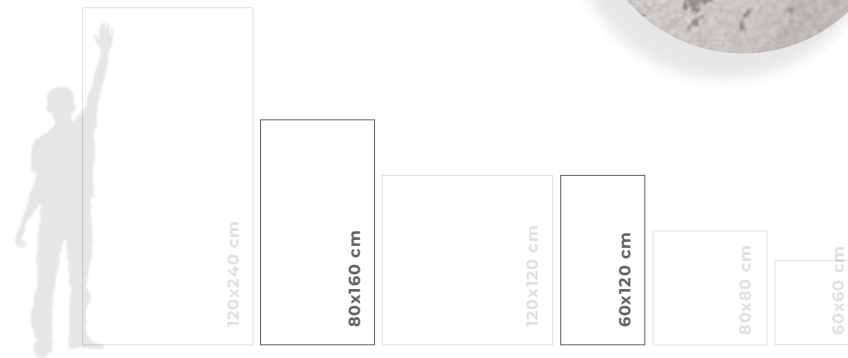

9 mm

60x120 cm mate rocker 8 faces **MG50**
24"x47" rocker matt

80x160 cm mate rocker 5 faces **MG55**
31"x64" rocker matt