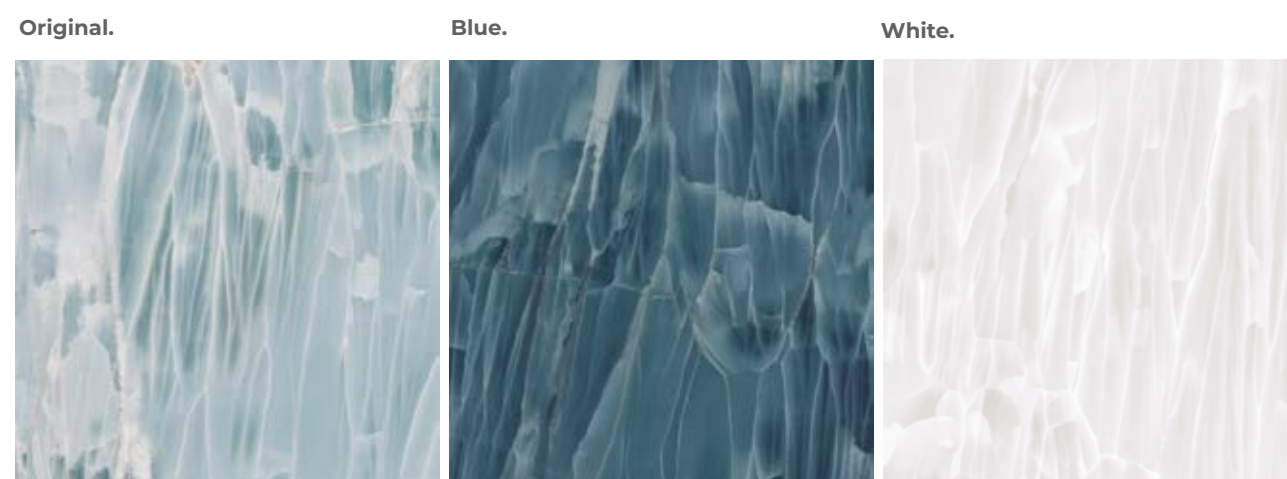

9 mm

120x120 cm 47"x47"	pulido lux lux polished	11 faces	Original MG75 Blue MG75 White MG73
60x120 cm 24"x47"	pulido lux lux polished	18 faces	Original MG21 Blue MG21 White MG21

6 mm

120x280 cm 47"x109"	pulido lux lux polished	3 faces	Original MG81 Blue MG81 White MG12

MALLAS DECORATIVAS / MOSAIC PATTERNS

EMBALAJE / PACKING

MODELO MODEL	PESO CAJA WEIGHT BOX	PIEZAS CAJA PIECES BOX	METROS CAJA SQM BOX	METROS PALET SQM PALLET	PESO PALET WEIGHT PALLET	CAJAS PALET BOXES PALLET
60x120	29	2	1,44	46,08	940	32
120x120	58	2	2,88	63,36	1295	22
120x280x6mm	48	1	3,36	33,6	548	10
120x280x6mm	48	1	3,36	84	1273	25
120x280x6mm	48	1	3,36	168	2460	50

MALLAS DECORATIVAS

MODELO MODEL	FORMATO SIZE	PESO CAJA WEIGHT BOX	PIEZAS CAJA PIECES BOX	METROS CAJA SQM BOX	METROS PIEZA SQM PIECE	PESO PIEZA WEIGHT PIECE
GLASS	29,6x29,5	8,40	6	0,522	0,087	1,40

* Pedido mínimo de mallas decorativas 24 unid.

CONSULTA STOCK /
CHECK STOCK