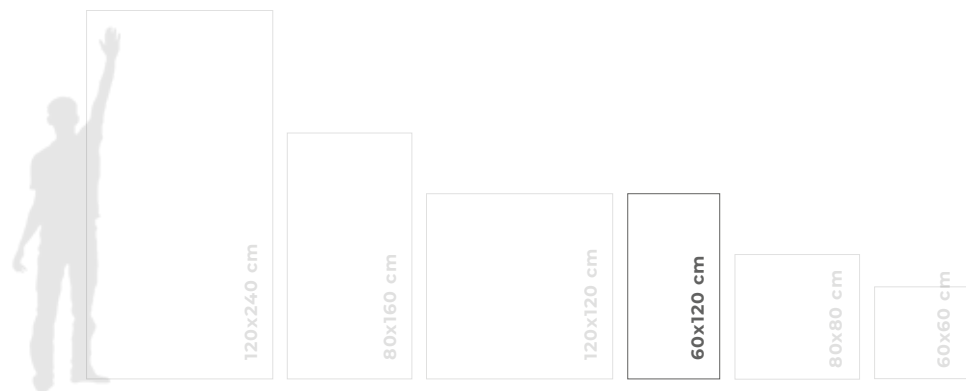

MALLA DECORATIVA / MOSAIC PATTERN

9 mm

60x120 cm Full digital 8 faces **MG50**
24"x47"

EMBALAJE / PACKING

MODELO MODEL	PESO CAJA WEIGHT BOX	PIEZAS CAJA PIECES BOX	METROS CAJA SQM BOX	METROS PALET SQM PALLET	PESO PALET WEIGHT PALLET	CAJAS PALET BOXES PALLET
60x120	29	2	1,44	46,08	940	32

MALLAS DECORATIVAS

MODELO MODEL	FORMATO SIZE	PESO CAJA WEIGHT BOX	PIEZAS CAJA PIECES BOX	METROS CAJA SQM BOX	METROS PIEZA SQM PIECE	PESO PIEZA WEIGHT PIECE
LIMIA	14,6x30	4,80	6	0,264	0,044	0,80

* Pedido mínimo de mallas decorativas 24 unid.

CONSULTA STOCK /
CHECK STOCK