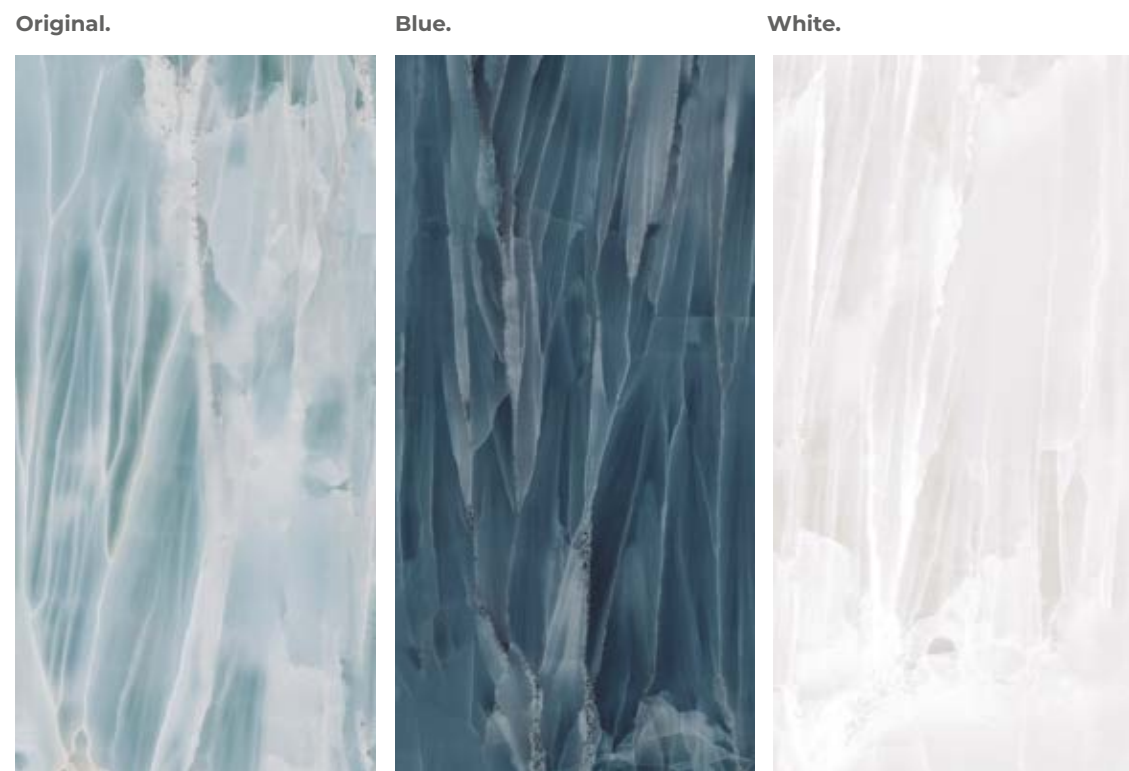

9 mm

120x120 cm 47"x47"	pulido lux lux polished	11 faces	Original MG75 Blue MG75 White MG73
60x120 cm 24"x47"	pulido lux lux polished	18 faces	Original MG21 Blue MG21 White MG21

6 mm

120x280 cm 47"x109"	pulido lux lux polished	3 faces	Original MG81 Blue MG81 White MG12

MALLAS DECORATIVAS / MOSAIC PATTERNS

EMBALAJE / PACKING

MODELO MODEL	PESO CAJA WEIGHT BOX	PIEZAS CAJA PIECES BOX	METROS CAJA SQM BOX	METROS PALET SQM PALLET	PESO PALET WEIGHT PALLET	CAJAS PALET BOXES PALLET
60x120	29	2	1,44	46,08	940	32
120x120	58	2	2,88	63,36	1295	22
120x280x6mm	48	1	3,36	33,6	548	10
120x280x6mm	48	1	3,36	84	1273	25
120x280x6mm	48	1	3,36	168	2460	50

MALLAS DECORATIVAS

MODELO MODEL	FORMATO SIZE	PESO CAJA WEIGHT BOX	PIEZAS CAJA PIECES BOX	METROS CAJA SQM BOX	METROS PIEZA SQM PIECE	PESO PIEZA WEIGHT PIECE
GLASS	29,6x29,5	8,40	6	0,522	0,087	1,40

* Pedido mínimo de mallas decorativas 24 unid.

CONSULTA STOCK /
CHECK STOCK