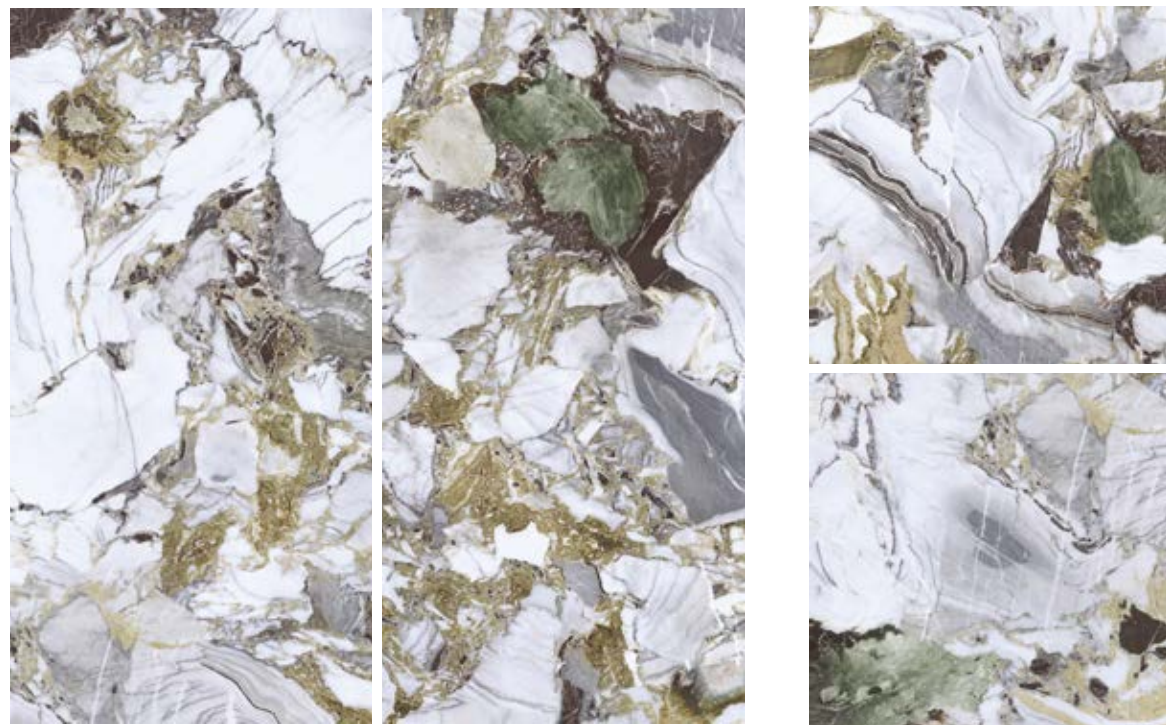

* Pedido mínimo de mallas decorativas 24 unid.

CONSULTA STOCK /
CHECK STOCK

marble.

Paris

120x240 / 120x120 /

80x160 sizes

Lux Polished finishes

9 mm thickness