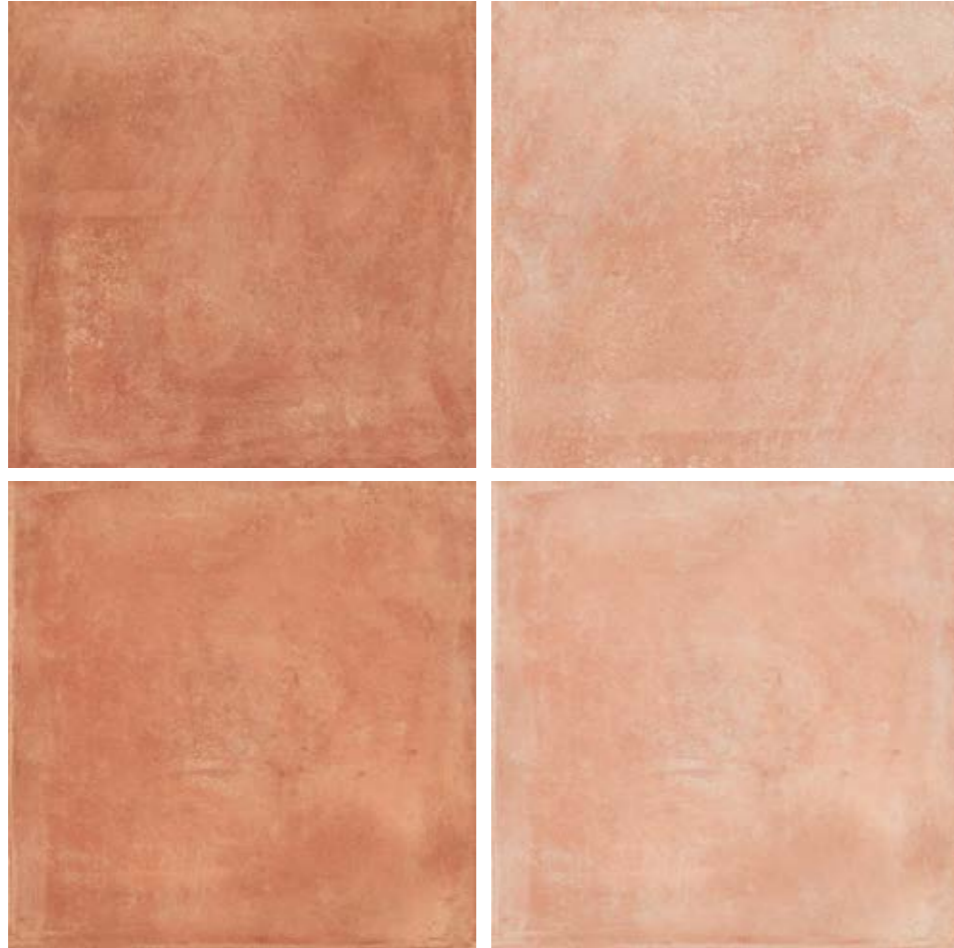

# ce ment.

Terra

60x60 sizes

Matt / Anti slip finishes

9 mm thickness

2 colors

Rosso.

Caldera.