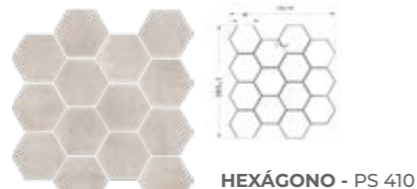

9 mm

80x160 cm mate rocker 6 faces **MG55**
31"x64" rocker matt

90x90 cm mate rocker 4 faces **MG70**
35"x35" rocker matt

90x90 cm mate R11/C3 5 faces **MG65**
35"x35" R11/C3 matt

MALLAS DECORATIVAS / MOSAIC PATTERNS

EMBALAJE / PACKING

MODELO MODEL	PESO CAJA WEIGHT BOX	PIEZAS CAJA PIECES BOX	METROS CAJA SQM BOX	METROS PALET SQM PALLET	PESO PALET WEIGHT PALLET	CAJAS PALET BOXES PALLET
80x160	52,65	2	2,56	71,68	1490	28
80x160	52,65	2	2,56	102,4	2170	40
90x90	33,83	2	1,62	48,6	1035	30

MALLAS DECORATIVAS

MODELO MODEL	FORMATO SIZE	PESO CAJA WEIGHT BOX	PIEZAS CAJA PIECES BOX	METROS CAJA SQM BOX	METROS PIEZA SQM PIECE	PESO PIEZA WEIGHT PIECE
CUADRADO	29,2x29,7	9,500	6	0,529	0,088	1,583
HEXAGONO	28,3x26,5	6,996	6	0,449	0,075	1,166
PANAL	27,2x27,1	6,500	6	0,442	0,074	1,083
ESCAMA	30,2x29,6	7,500	6	0,536	0,089	1,250
FLECHA	29,7x29,7	8,496	6	0,529	0,088	1,416
HOJA	29,8x27,9	6,996	6	0,499	0,083	1,166

* Pedido mínimo de mallas decorativas 24 unid.

CONSULTA STOCK /
CHECK STOCK