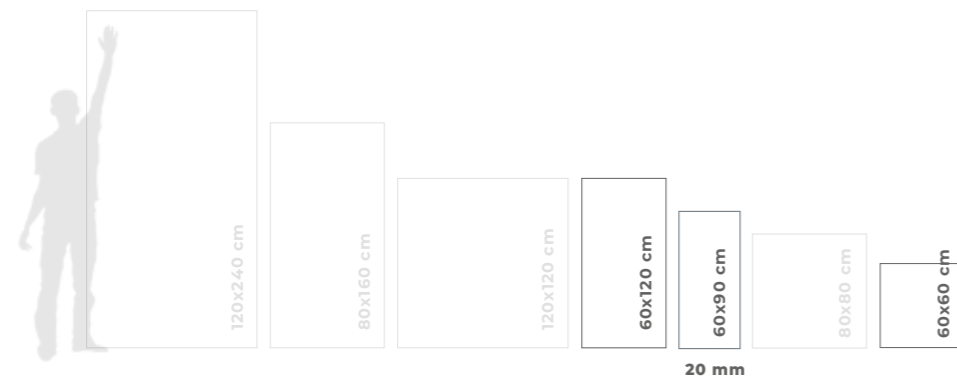

EMBALAJE / PACKING

MODELO MODEL	PESO CAJA WEIGHT BOX	PIEZAS CAJA PIECES BOX	METROS CAJA SQM BOX	METROS PALET SQM PALLET	PESO PALET WEIGHT PALLET	CAJAS PALET BOXES PALLET
60x60	27	4	1,44	54,72	1040	38
60x120	29	2	1,44	46,08	940	32
60x120 R11/C3	28	2	1,44	51,84	1062	36
60x90x20 mm	24	1	0,54	22,32	992	31

CONSULTA STOCK /
CHECK STOCK