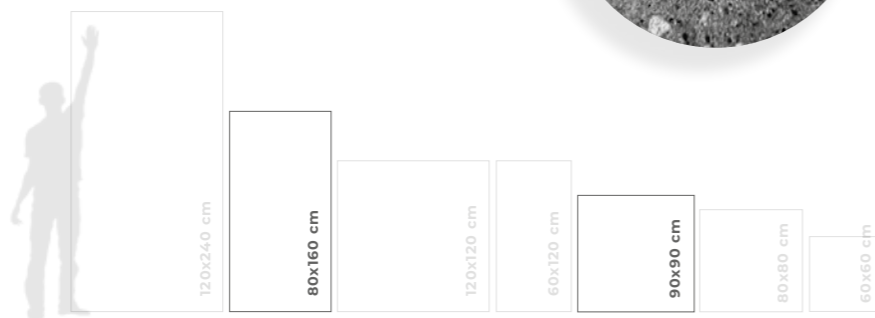

9 mm

80x160 cm mate rocker 6 faces **MG55**
31"x64" rocker matt

90x90 cm mate rocker 4 faces **MG70**
35"x35" rocker matt

90x90 cm mate R11/C3 5 faces **MG65**
35"x35" R11/C3 matt