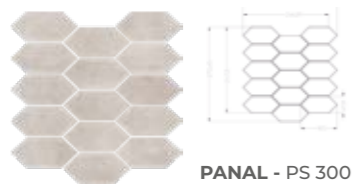

CUADRADO - PS 400

PANAL - PS 300