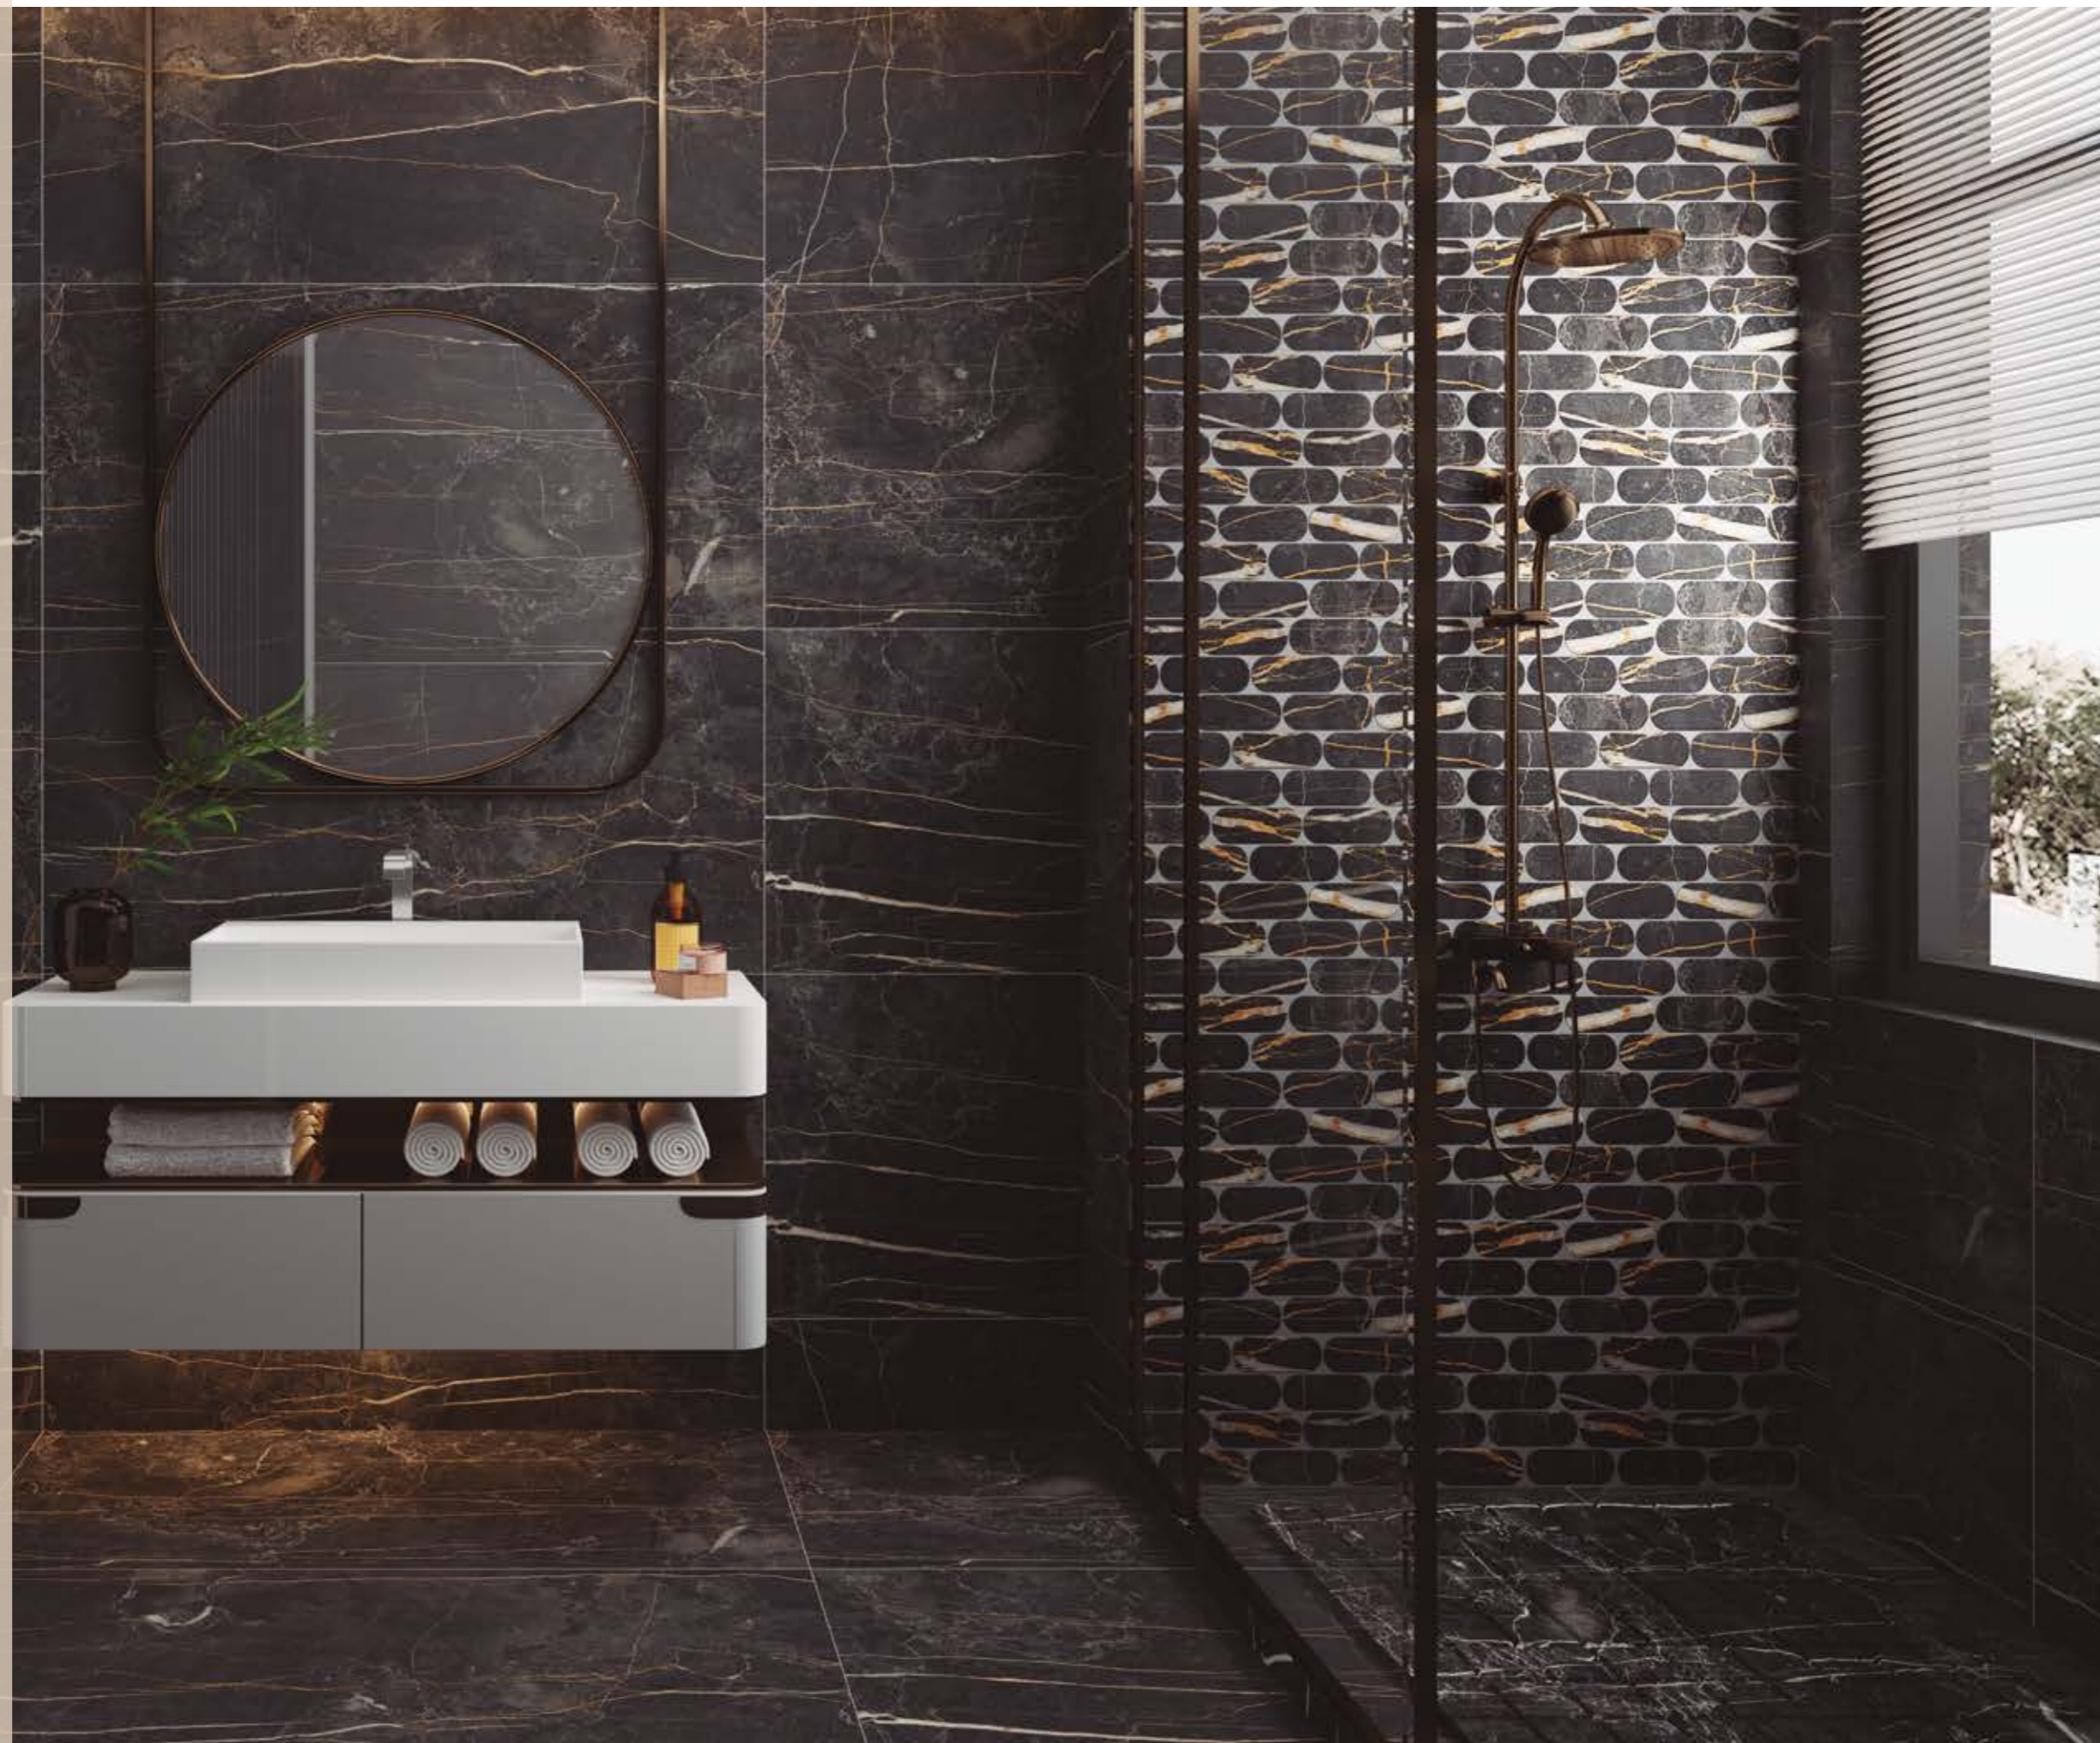

mar ble.

Gala Negro

60x120 sizes

Full Digital finishes

9 mm thickness

MALLA DECORATIVA / MOSAIC PATTERN

9 mm

60x120 cm Full digital 8 faces **MG50**
24"x47"