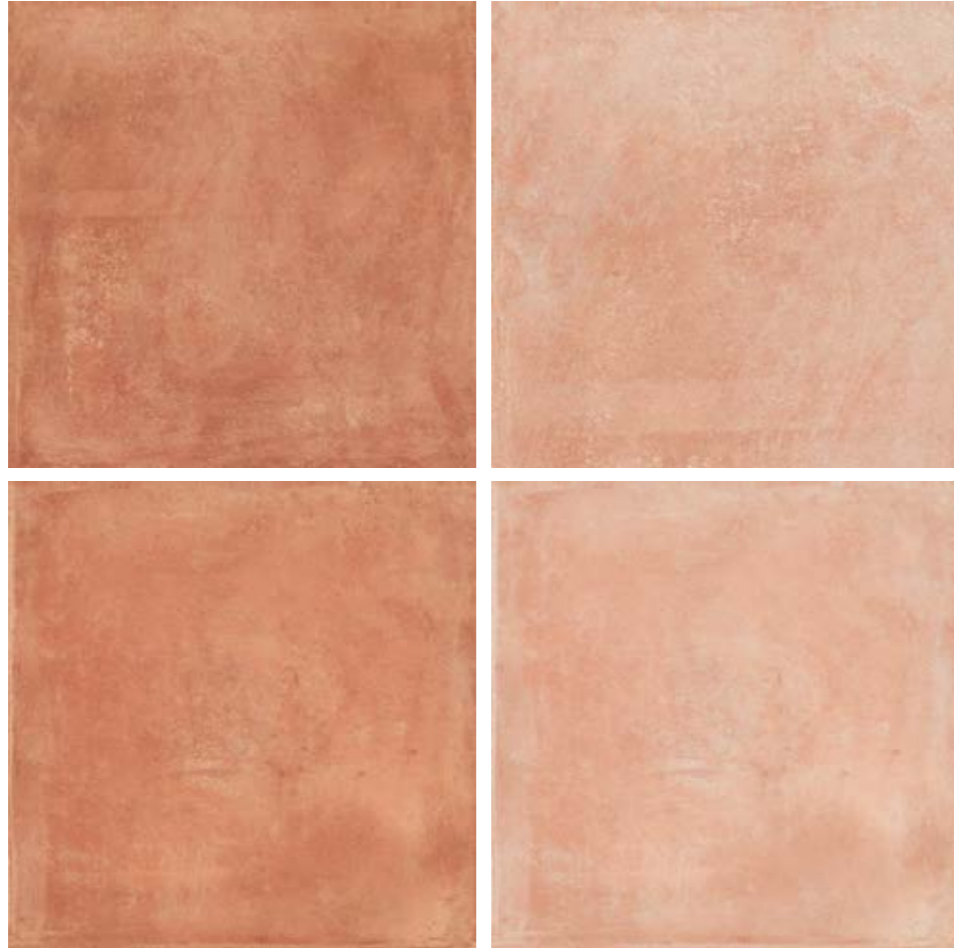

ce ment.

Terra

60x60 sizes

Matt / Anti slip finishes

9 mm thickness

2 colors

Rosso.

Caldera.