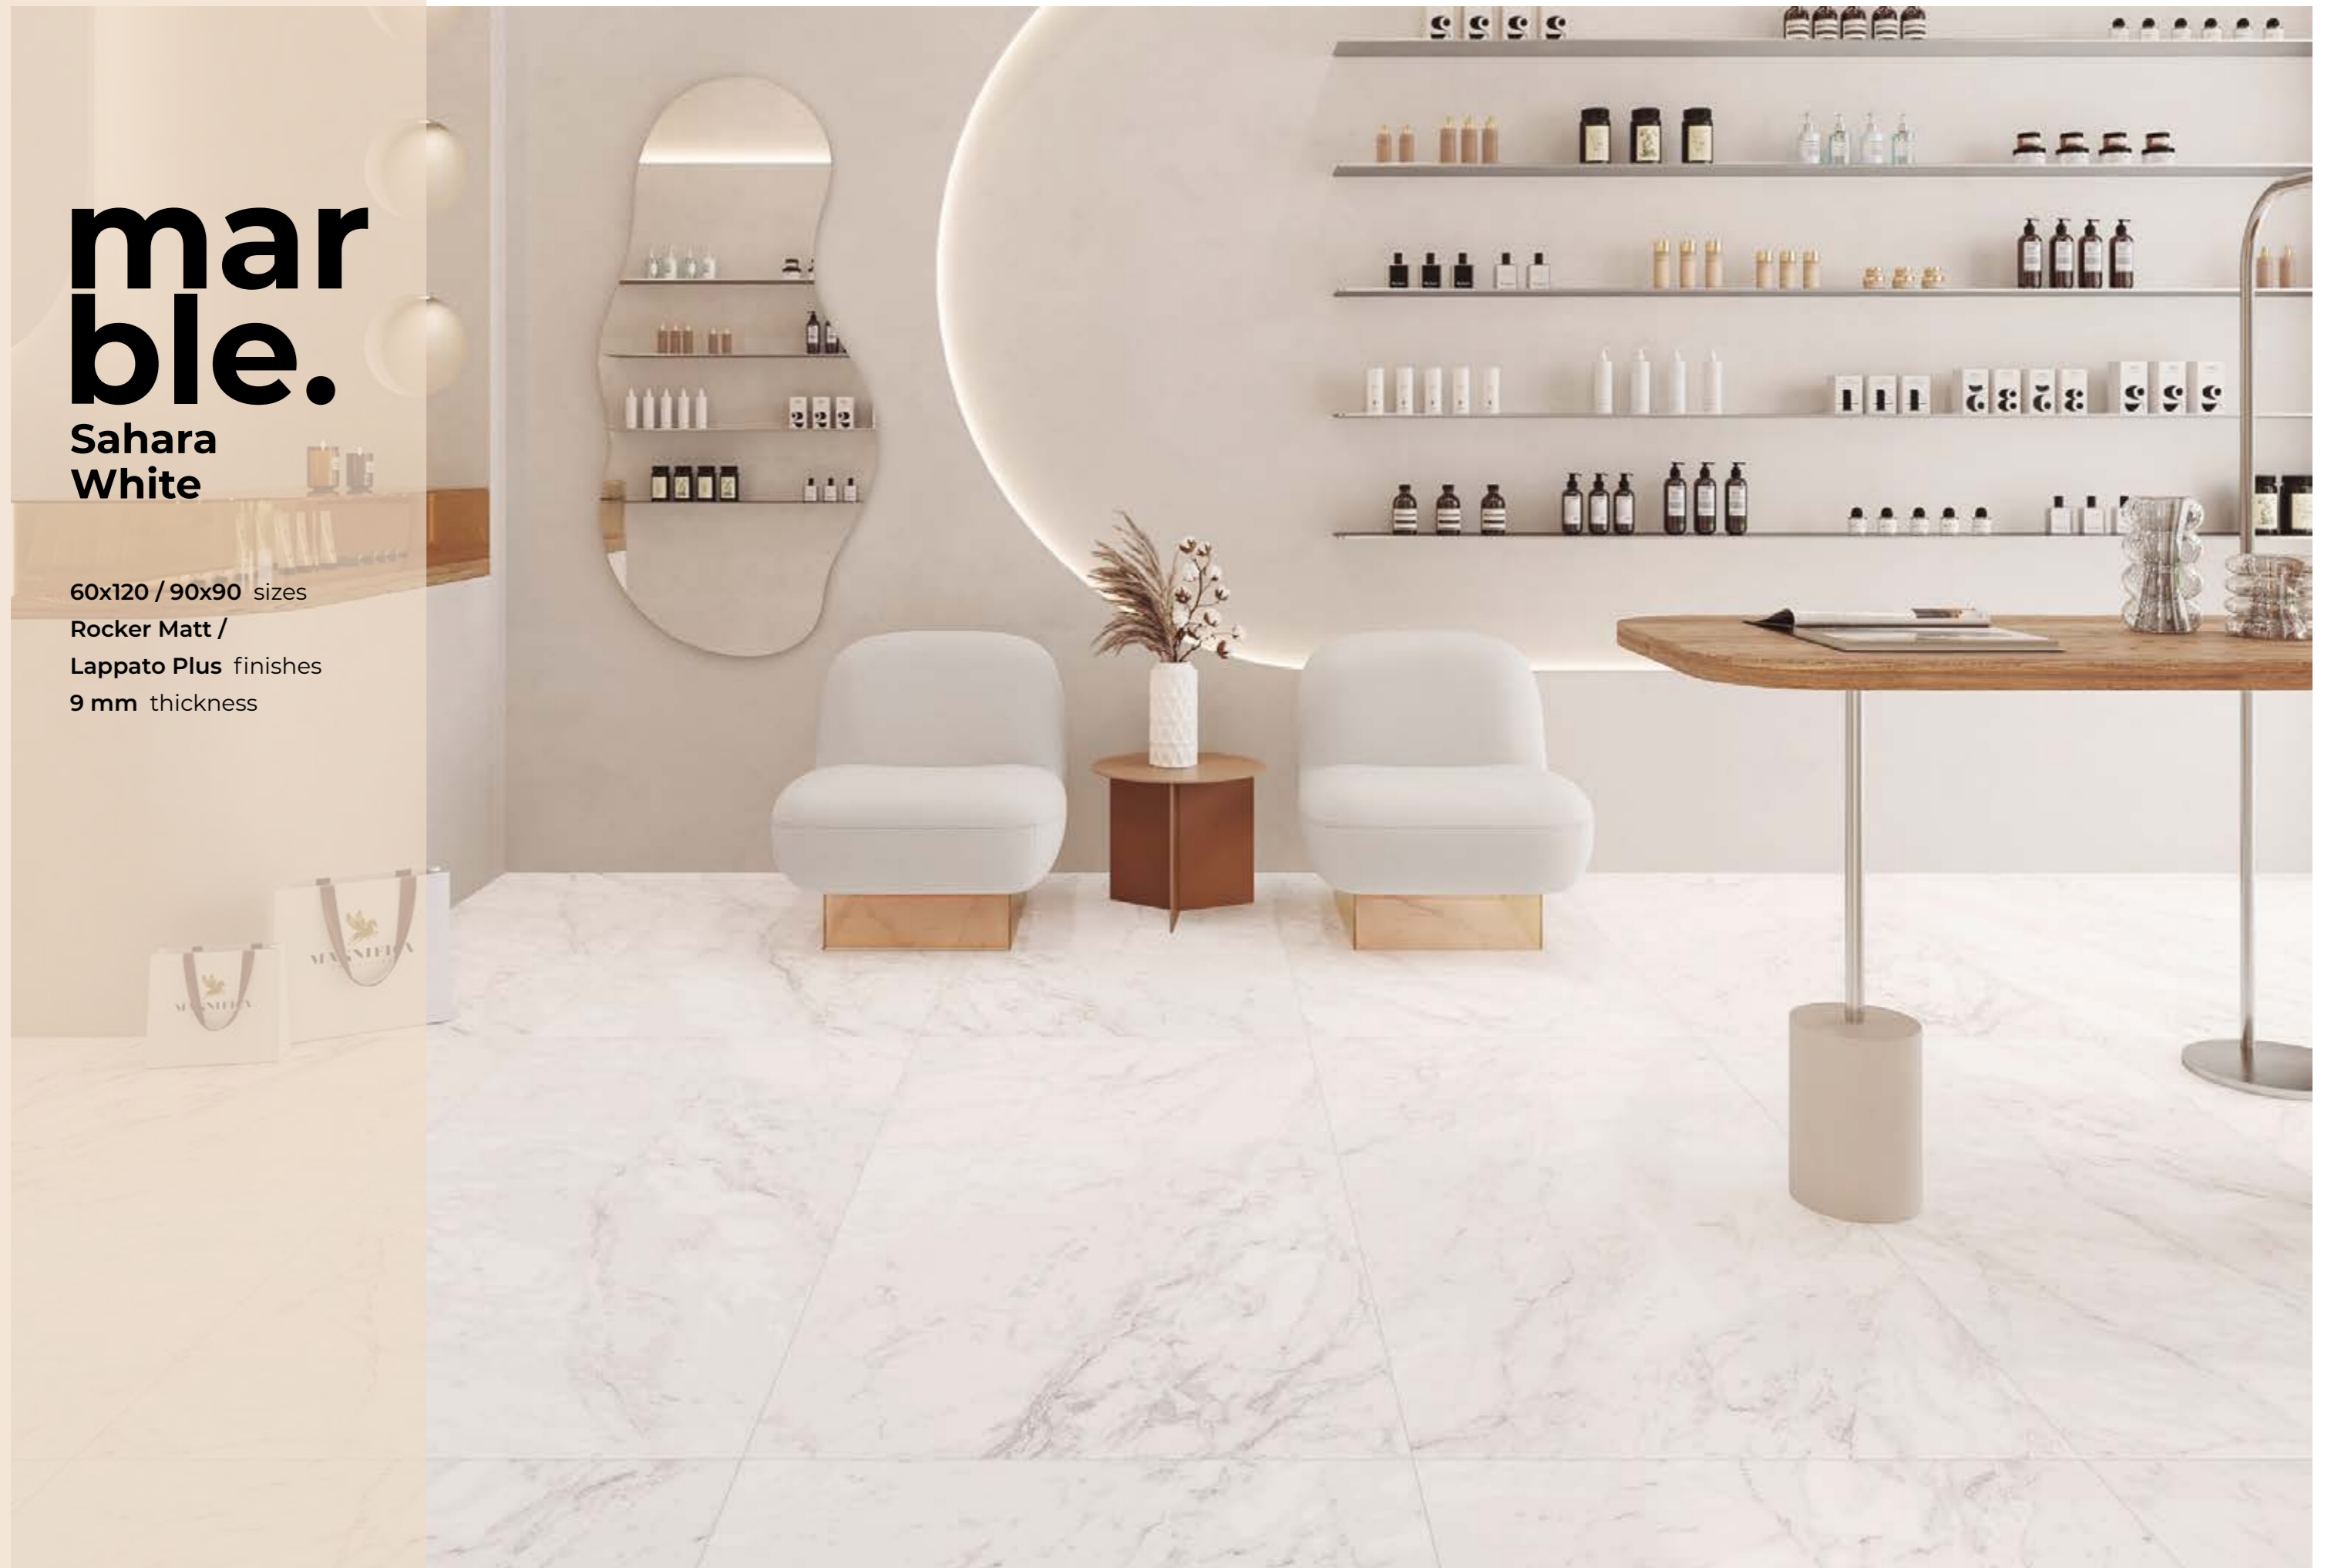

marble.

Sahara
White

60x120 / 90x90 sizes

Rocker Matt /

Lappato Plus finishes

9 mm thickness

9 mm

60x120 cm mate rocker 8 faces **MG50**
24"x47" rocker matt