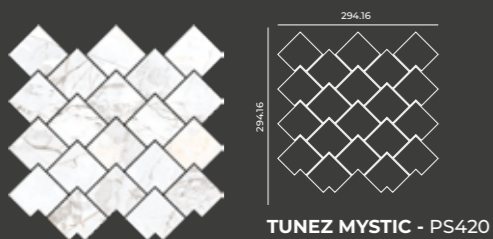

MALLA DECORATIVA / MOSAIC PATTERN

EMBALAJE / PACKING

MODELO MODEL	PESO CAJA WEIGHT BOX	PIEZAS CAJA PIECES BOX	METROS CAJA SQM BOX	METROS PALET SQM PALLET	PESO PALET WEIGHT PALLET	CAJAS PALET BOXES PALLET
60x120	29	2	1,44	46,08	940	32
90x90	33,83	2	1,62	48,6	1035	30

MALLA DECORATIVA

MODELO MODEL	FORMATO SIZE	PESO CAJA WEIGHT BOX	PIEZAS CAJA PIECES BOX	METROS CAJA SQM BOX	METROS PIEZA SQM PIECE	PESO PIEZA WEIGHT PIECE
TUNEZ	29,4x29,4	7,80	6	0,519	0,087	1,30

CONSULTA STOCK /
CHECK STOCK

* Pedido mínimo de mallas decorativas 24 unid.