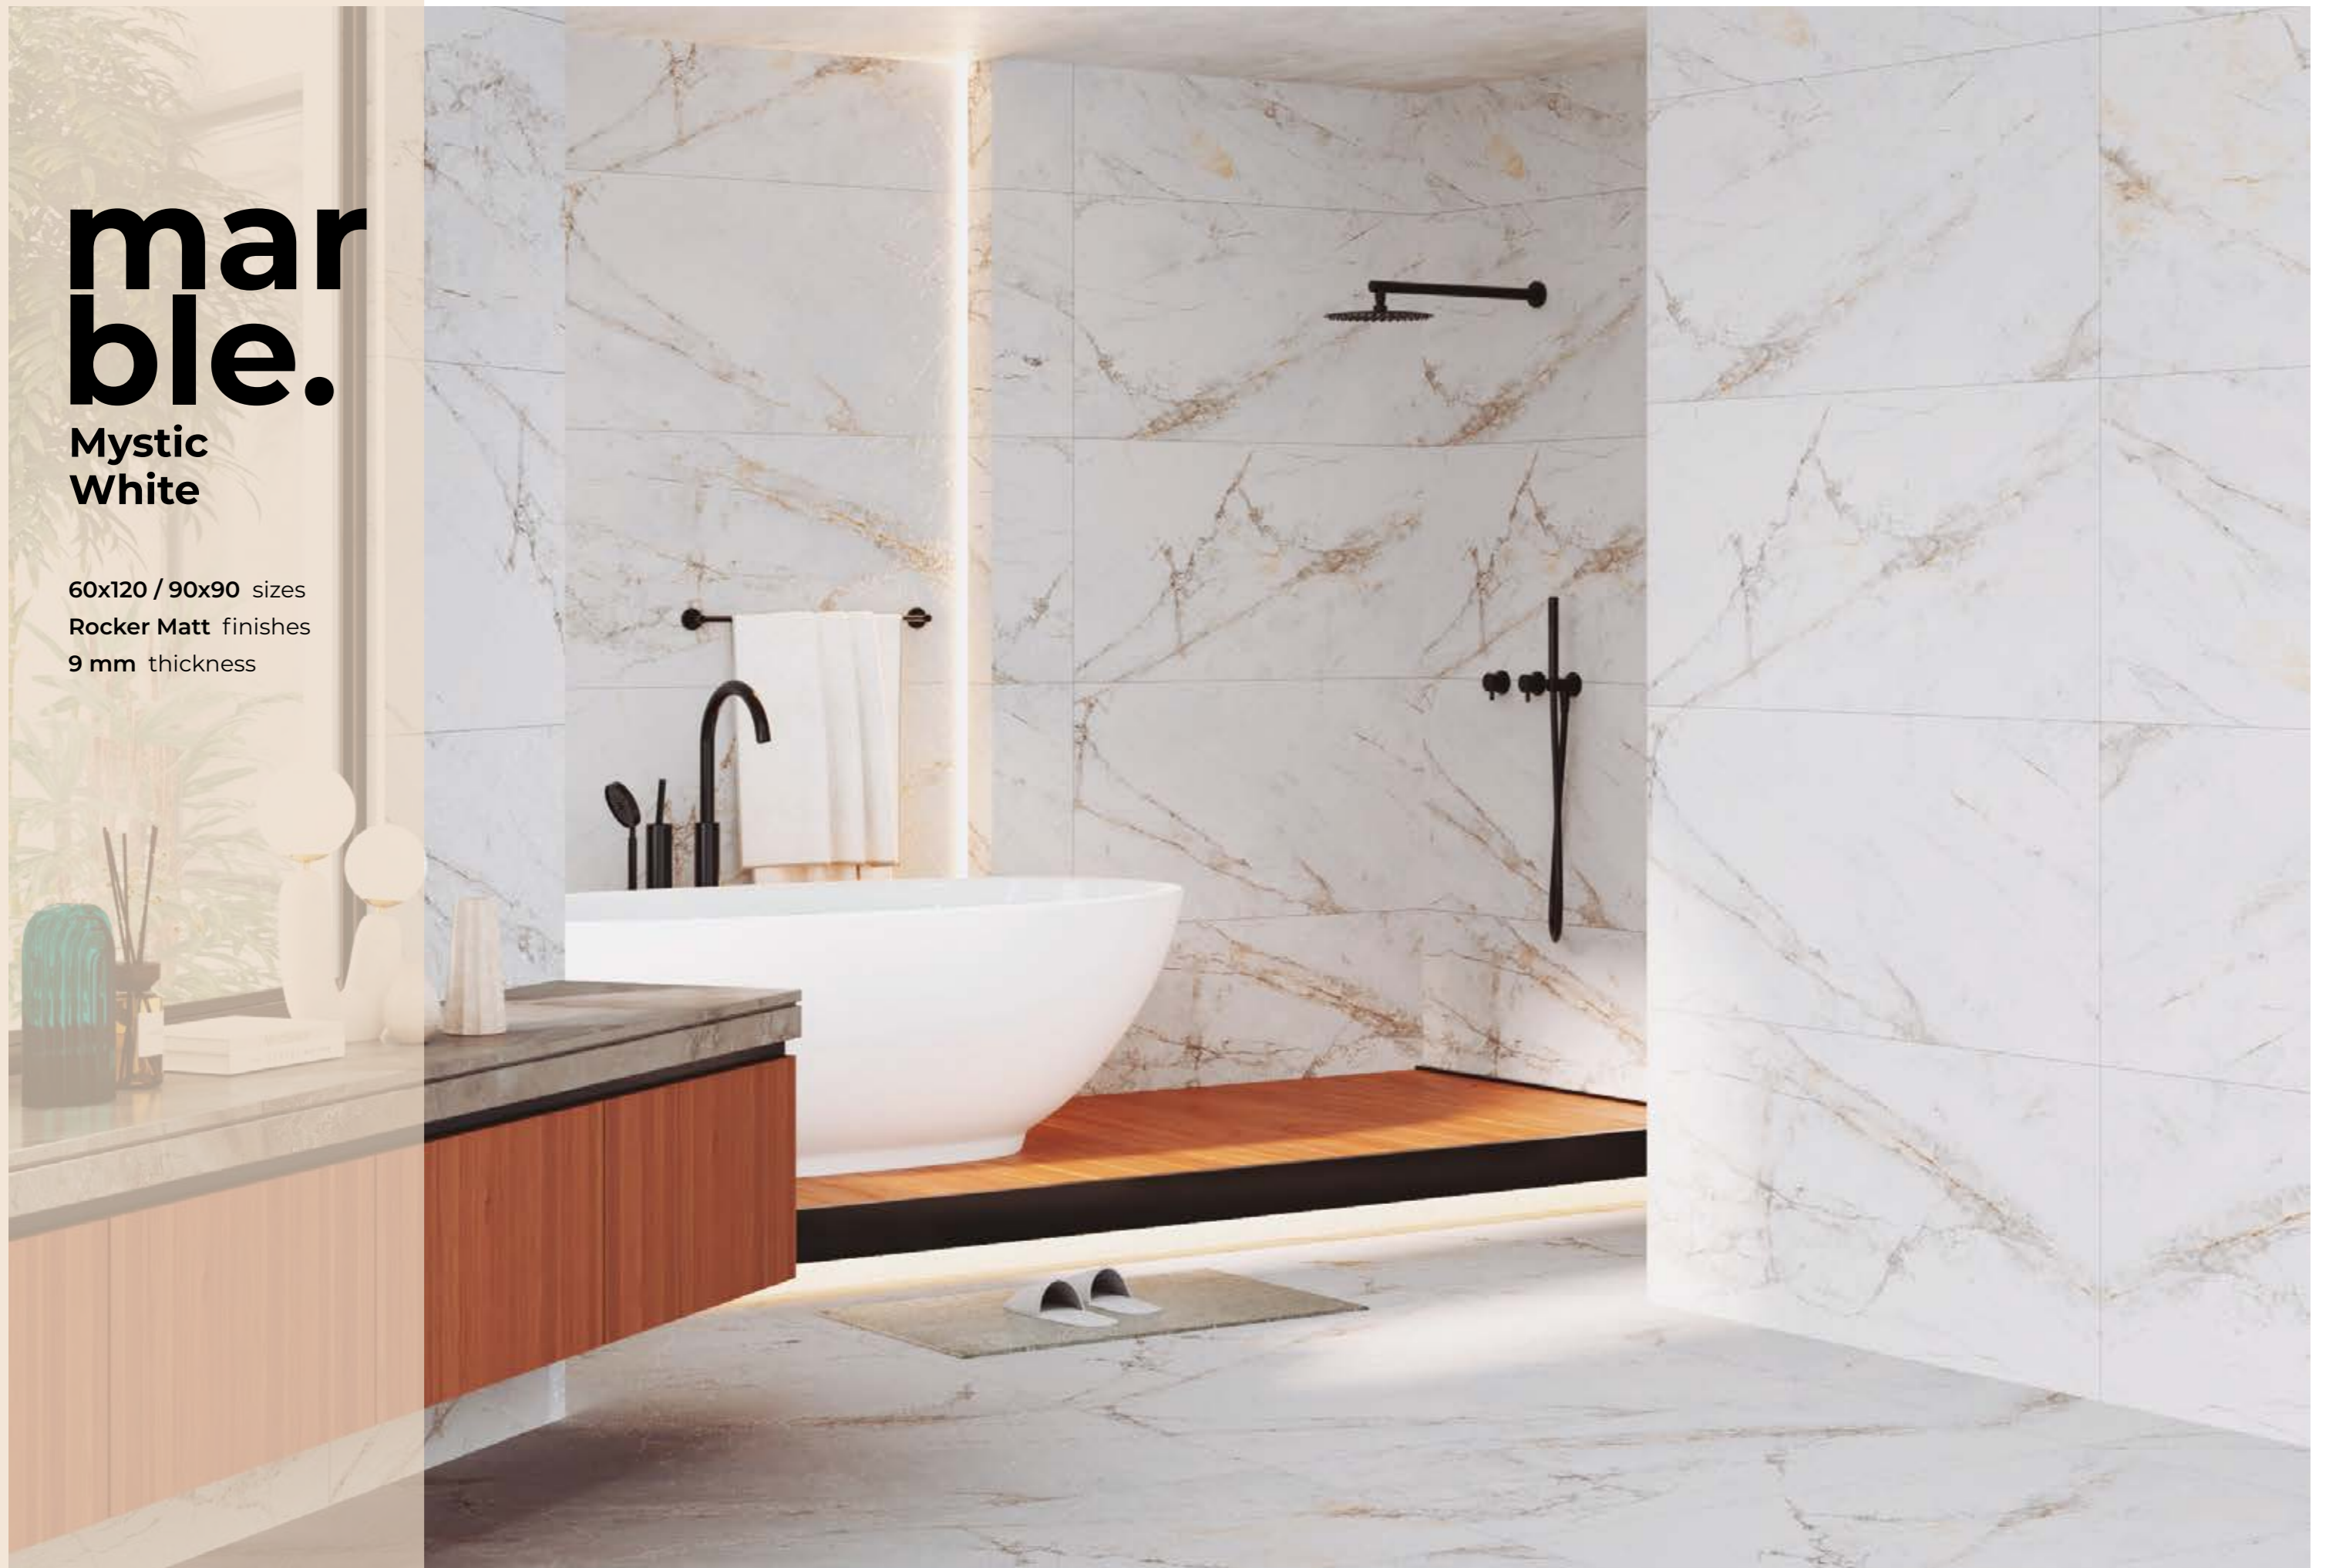

mar ble.

**Mystic
White**

60x120 / 90x90 sizes
Rocker Matt finishes
9 mm thickness

Mystic White

9 mm

60x120 cm mate rocker 8 faces **MG50**
24"x47" rocker matt

90x90 cm mate rocker 5 faces **MG70**
35"x35" rocker matt