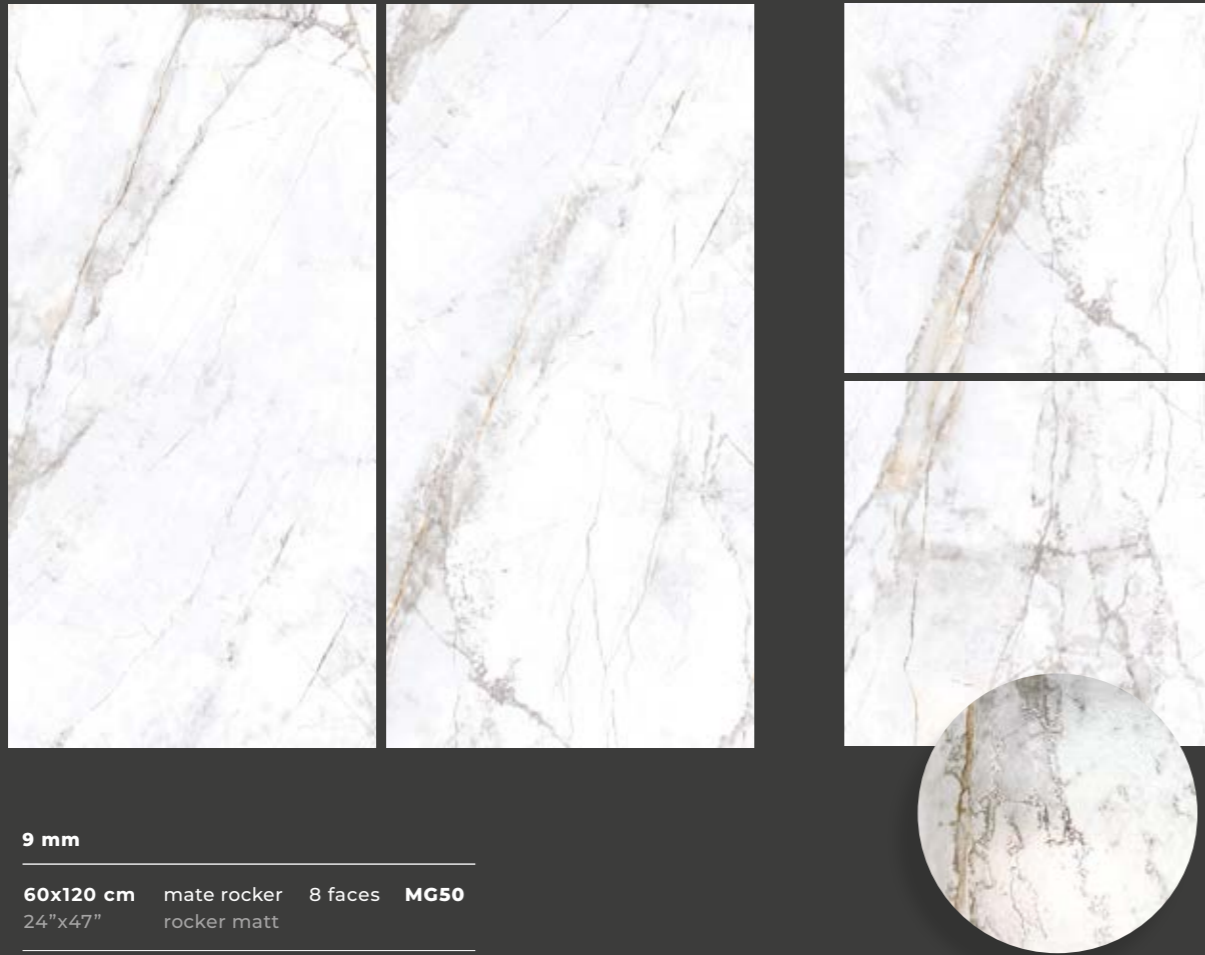

mar ble.

**Mystic
White**

60x120 / 90x90 sizes
Rocker Matt finishes
9 mm thickness

Mystic White

9 mm

60x120 cm mate rocker 8 faces **MG50**
24"x47" rocker matt

90x90 cm mate rocker 5 faces **MG70**
35"x35" rocker matt