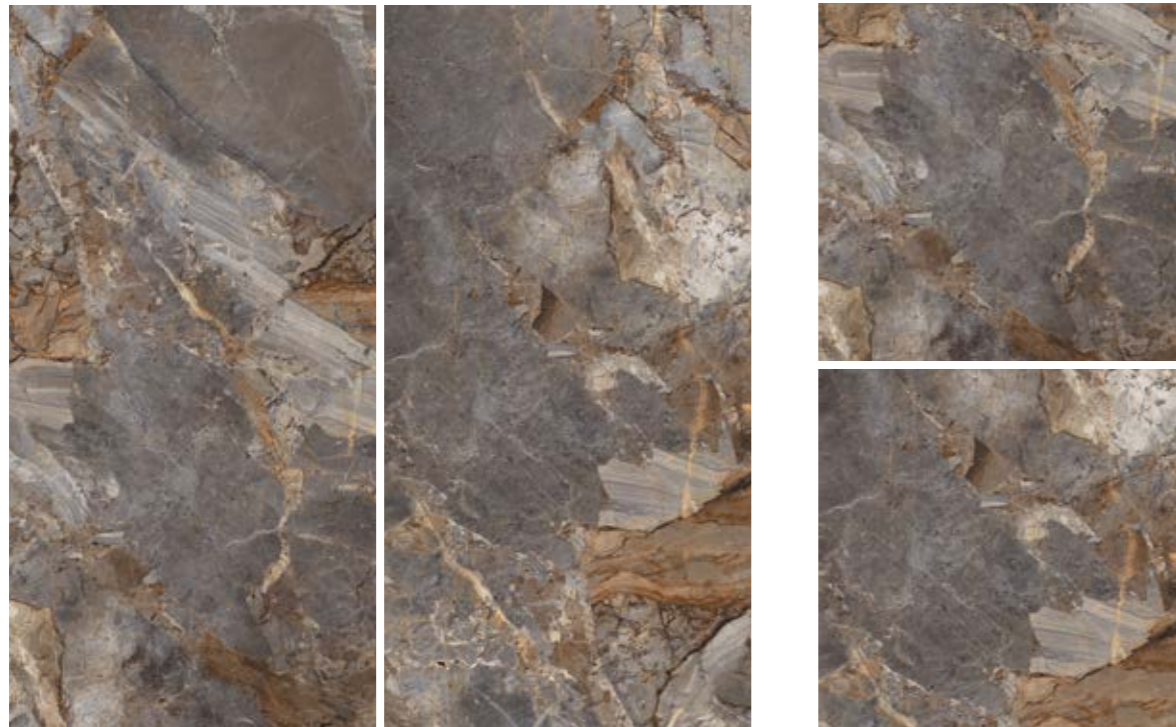

mar ble.

**Maldivas
Blue**

120x280 / 120x120 /
80x160 / 60x120 sizes
Lux Polished finishes
6 mm / 9 mm thickness

Maldivas Blue

9 mm

60x120 cm pulido lux 8 faces **MG21**
24"x47" lux polished

80x160 cm pulido lux 2 faces **MG90**
31"x64" lux polished