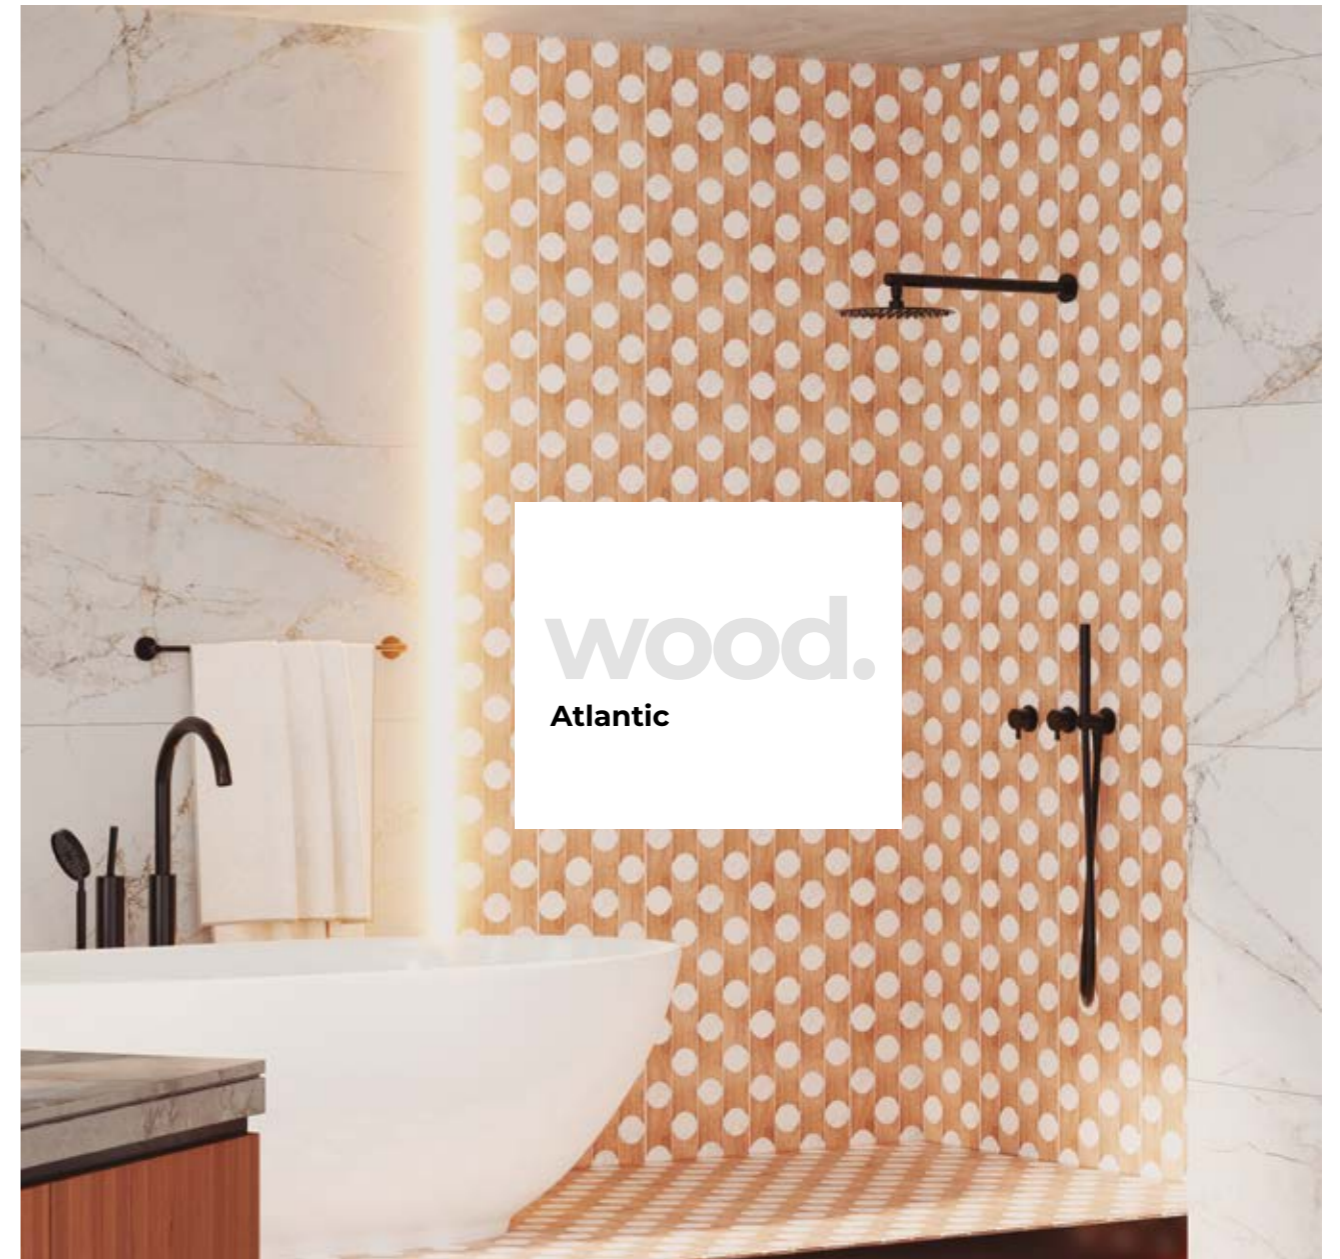

EMBALAJE / PACKING

MODELO MODEL	PESO CAJA WEIGHT BOX	PIEZAS CAJA PIECES BOX	METROS CAJA SQM BOX	METROS PALET SQM PALLET	PESO PALET WEIGHT PALLET	CAJAS PALET BOXES PALLET
20x120	23,3	5	1,20	54	1060	45

MALLAS DECORATIVAS

MODELO MODEL	FORMATO SIZE	PESO CAJA WEIGHT BOX	PIEZAS CAJA PIECES BOX	METROS CAJA SQM BOX	METROS PIEZA SQM PIECE	PESO PIEZA WEIGHT PIECE
ELO	27,6x29,8	6	6	0,52	0,08	1

* Pedido mínimo de mallas decorativas 24 unid.

CONSULTA STOCK /
CHECK STOCK